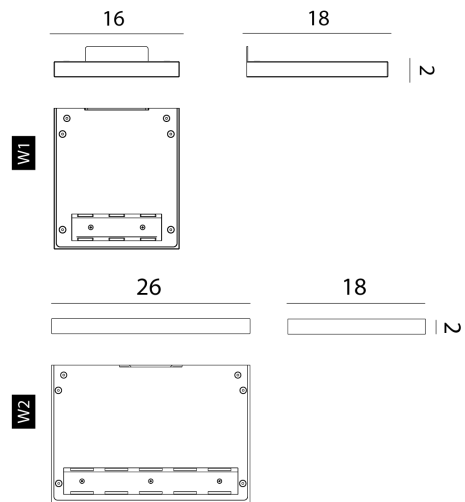

# CM2 Wall Light

by Rotaliana

Just 2 centimeters thick, the CM2 Wall Light features a sleek profile ideal for contemporary lighting applications. An embeded super-flat electronic chip controls an LED card provides wide spread indirect light upwards and downwards. Available in two sizes in a variety of finishes.

<b>Supplier</b>	Rotaliana
<b>Country</b>	Italy
<b>SKU</b>	RO A/CM2/MINI/3000K/BRONZE
<b>Finish</b>	Bronze
<b>Size</b>	W1

### Product Dimensions

<b>Weight</b>	1.3kg
<b>Colour Temp</b>	3000K
<b>Emission</b>	Indirect, up and down

<b>Materials</b>	Aluminium
<b>Output</b>	1700lm
<b>IP Rating</b>	IP20

<b>Source</b>	15W LED
<b>CRI</b>	90