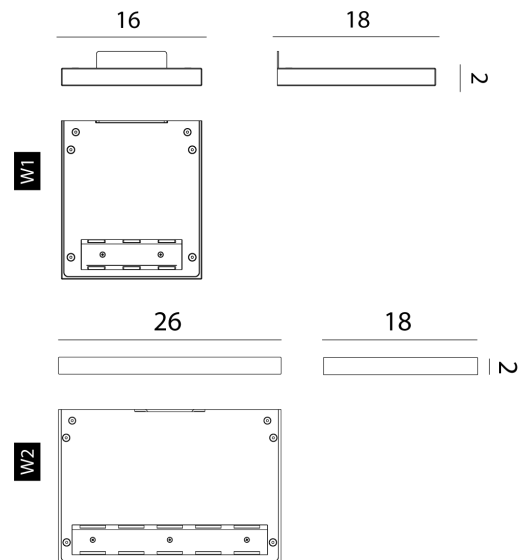

RO A/CM2/MINI/3000K/BRONZE

CM2 Wall Light

by

Just 2 centimeters thick, the CM2 Wall Light features a sleek profile ideal for contemporary lighting applications. An embedded super-flat electronic chip controls an LED card provides wide spread indirect light upwards and downwards. Available in two sizes in a variety of finishes.

Supplier	Rotaliana
Country	Italy
SKU	RO A/CM2/MINI/3000K/BRONZE
Finish	Bronze
Size	W1

Product Dimensions

Weight	1.3kg	Materials	Aluminium	Source	15W LED
Colour Temp	3000K	Output	1700lm	CRI	90
Emission	Indirect, up and down	IP Rating	IP20		