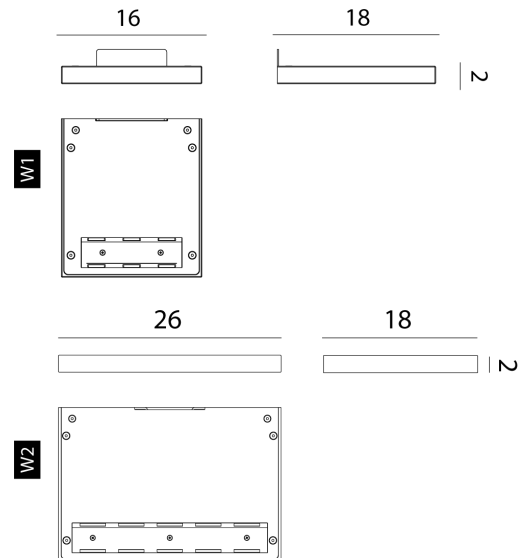

RO A/CM2/MINI/3000K/BRONZE

CM2 Wall Light

by

Just 2 centimeters thick, the CM2 Wall Light features a sleek profile ideal for contemporary lighting applications. An embedded super-flat electronic chip controls an LED card provides wide spread indirect light upwards and downwards. Available in two sizes in a variety of finishes.

Supplier	Rotaliana
Country	Italy
SKU	RO A/CM2/MINI/3000K/BRONZE
Finish	Bronze
Size	W1

Product Dimensions

Weight	1.3kg
Colour Temp	3000K
Emission	Indirect, up and down

Materials	Aluminium
Output	1700lm
IP Rating	IP20

Source	15W LED
CRI	90