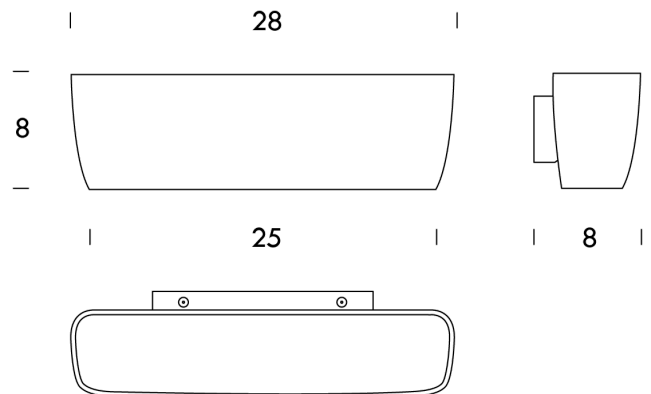

NE A/FLACA/LED/TRIAC/MOKA

Flaca Wall Light

by Roberto Paoli

Wall lamp in die-casted aluminium. Double output for a flood uplight and downlight. Body painted in matt white, moka, champagne or anthracite. Suitable for installation on inflammable surfaces. Available in 1-10v or TRIAC dimming version.

Designer	Roberto Paoli
Supplier	Nemo
Country	Italy
SKU	NE A/FLACA/LED/TRIAC/MOKA
Finish	Moka
Dimming	TRIAC

Product Dimensions

Weight	2kg	Materials	Aluminium	Source	24W LED
Colour Temp	3000K	Output	1570lm + 790lm	CRI	85
Emission	up + down	IP Rating	IP20	Dimming	TRIAC