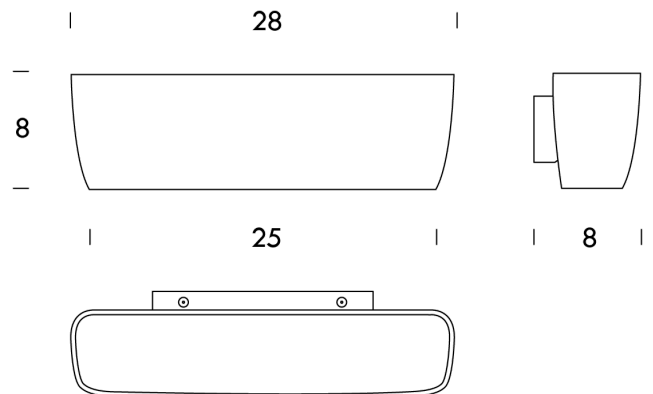

NE A/FLACA/LED/TRIAC/MOKA

Flaca Wall Light

by Roberto Paoli

Wall lamp in die-casted aluminium. Double output for a flood uplight and downlight. Body painted in matt white, moka, champagne or anthracite. Suitable for installation on inflammable surfaces. Available in 1-10v or TRIAC dimming version.

Designer	Roberto Paoli
Supplier	Nemo
Country	Italy
SKU	NE A/FLACA/LED/TRIAC/MOKA
Finish	Moka
Dimming	TRIAC

Product Dimensions

Weight	2kg
Colour Temp	3000K
Emission	up + down

Materials	Aluminium
Output	1570lm + 790lm
IP Rating	IP20