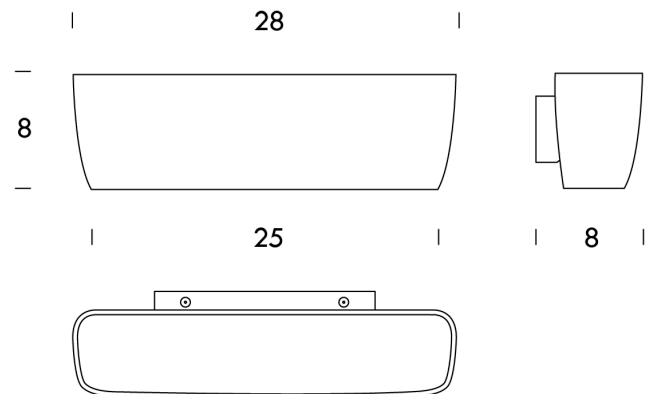

NE A/FLACA/LED/TRIAC/MOKA

Flaca Wall Light

by Roberto Paoli

Wall lamp in die-casted aluminium. Double output for a flood uplight and downlight. Body painted in matt white, moka, champagne or anthracite. Suitable for installation on inflammable surfaces. Available in 1-10v or TRIAC dimming version.

Designer	Roberto Paoli
Supplier	Nemo
Country	Italy
SKU	NE A/FLACA/LED/TRIAC/MOKA
Finish	Moka
Dimming	TRIAC

Product Dimensions

Weight	2kg
Colour Temp	3000K
Emission	up + down

Materials	Aluminium
Output	1570lm + 790lm
IP Rating	IP20