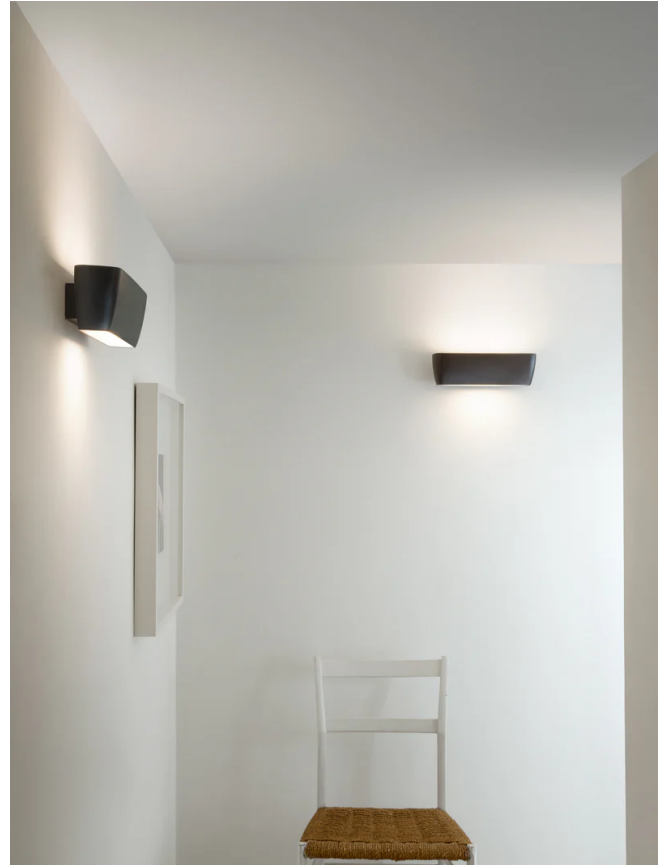

NE A/FLACA/LED/TRIAC/MOKA

Flaca Wall Light

by Roberto Paoli

Wall lamp in die-casted aluminium. Double output for a flood uplight and downlight. Body painted in matt white, moka, champagne or anthracite. Suitable for installation on inflammable surfaces. Available in 1-10v or TRIAC dimming version.

Designer	Roberto Paoli
Supplier	Nemo
Country	Italy
SKU	NE A/FLACA/LED/TRIAC/MOKA
Finish	Moka
Dimming	TRIAC

Product Dimensions

Weight	2kg
Colour Temp	3000K
Emission	up + down

Materials	Aluminium
Output	1570lm + 790lm
IP Rating	IP20

Source	24W LED
CRI	85
Dimming	TRIAC