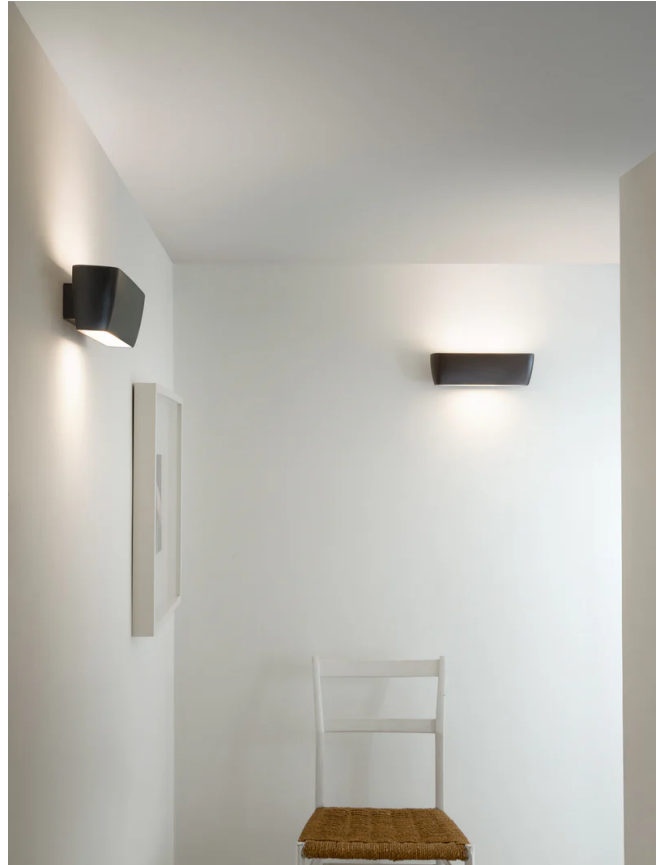

NE A/FLACA/LED/TRIAC/MOKA

Flaca Wall Light

by Roberto Paoli

Wall lamp in die-casted aluminium. Double output for a flood uplight and downlight. Body painted in matt white, moka, champagne or anthracite. Suitable for installation on inflammable surfaces. Available in 1-10v or TRIAC dimming version.

Designer	Roberto Paoli
Supplier	Nemo
Country	Italy
SKU	NE A/FLACA/LED/TRIAC/MOKA
Finish	Moka
Dimming	TRIAC

Product Dimensions

Weight	2kg	Materials	Aluminium	Source	24W LED
Colour Temp	3000K	Output	1570lm + 790lm	CRI	85
Emission	up + down	IP Rating	IP20	Dimming	TRIAC