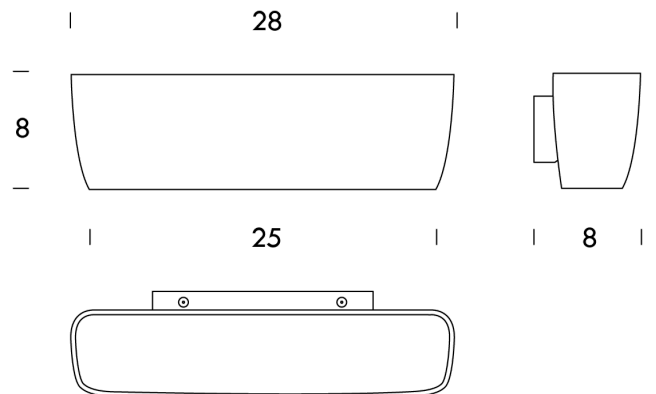

NE A/FLACA/LED/TRIAC/MOKA

Flaca Wall Light

by Roberto Paoli

Wall lamp in die-casted aluminium. Double output for a flood uplight and downlight. Body painted in matt white, moka, champagne or anthracite. Suitable for installation on inflammable surfaces. Available in 1-10v or TRIAC dimming version.

Designer	Roberto Paoli
Supplier	Nemo
Country	Italy
SKU	NE A/FLACA/LED/TRIAC/MOKA
Finish	Moka
Dimming	TRIAC

Product Dimensions

Weight	2kg
Colour Temp	3000K
Emission	up + down

Materials	Aluminium
Output	1570lm + 790lm
IP Rating	IP20