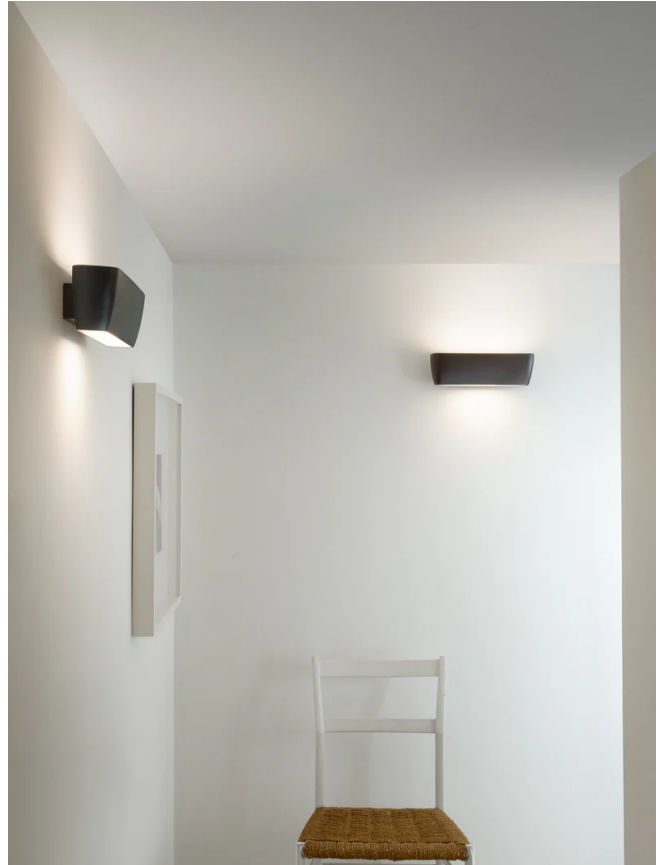

NE A/FLACA/LED/TRIAC/MOKA

Flaca Wall Light

by Roberto Paoli

Wall lamp in die-casted aluminium. Double output for a flood uplight and downlight. Body painted in matt white, moka, champagne or anthracite. Suitable for installation on inflammable surfaces. Available in 1-10v or TRIAC dimming version.

Designer	Roberto Paoli
Supplier	Nemo
Country	Italy
SKU	NE A/FLACA/LED/TRIAC/MOKA
Finish	Moka
Dimming	TRIAC

Product Dimensions

Weight	2kg
Colour Temp	3000K
Emission	up + down

Materials	Aluminium
Output	1570lm + 790lm
IP Rating	IP20

Source	24W LED
CRI	85
Dimming	TRIAC