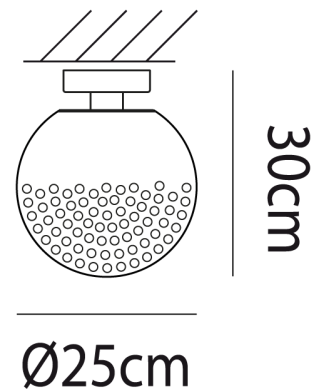

VI PL/BOLLE/G/WH

Bolle Ceiling Light

by Barbara Maggiolo

The Bolle Pendant is a spherical mouth-blown Murano glass ceiling light which incorporates bubbles and reflections to highlight the radiance of the crystal. Bolle is available in clear crystal or white finish and a variety of sizes.

**Designer** Barbara Maggiolo**Supplier** Vistosi**Country** Italy**SKU** VI PL/BOLLE/G/WH**Finish** White

Product Dimensions

**Weight** 4.4kg**Materials** Blown Glass**Source** 1 x E27 70W (Max)**IP Rating** IP20**Dimming** Dependent on globe