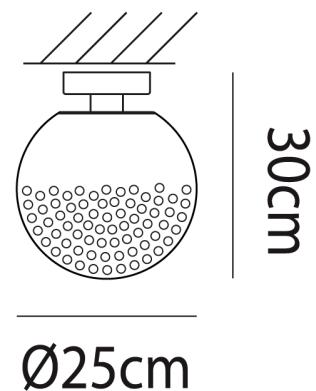

VI PL/BOLLE/G/WH

Bolle Ceiling Light

by Barbara Maggiolo

The Bolle Pendant is a spherical mouth-blown Murano glass ceiling light which incorporates bubbles and reflections to highlight the radiance of the crystal. Bolle is available in clear crystal or white finish and a variety of sizes.

Designer	Barbara Maggiolo
Supplier	Vistosi
Country	Italy
SKU	VI PL/BOLLE/G/WH
Finish	White

Product Dimensions

Weight	4.4kg
IP Rating	IP20

Materials	Blown Glass
Dimming	Dependent on globe

Source	1 x E27 70W (Max)
---------------	-------------------