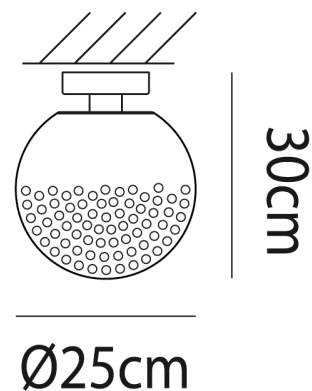

VI PL/BOLLE/G/CR

Bolle Ceiling Light

by Barbara Maggiolo

The Bolle Pendant is a spherical mouth-blown Murano glass ceiling light which incorporates bubbles and reflections to highlight the radiance of the crystal. Bolle is available in clear crystal or white finish and a variety of sizes.

Designer	Barbara Maggiolo
Supplier	Vistosi
Country	Italy
SKU	VI PL/BOLLE/G/CR
Finish	Crystal

Product Dimensions

Weight	4.4kg
IP Rating	IP20

Materials	Blown Glass
Dimming	Dependent on globe

Source	1 x E27 70W (Max)
---------------	-------------------