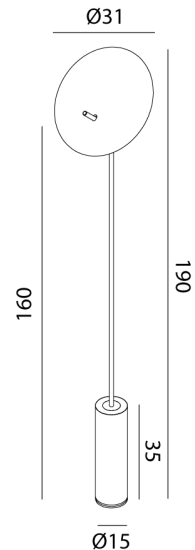

IC PT/LUA/WHITE/GOLD-SILVER

Lua Floor Lamp

by Marco Pagnoncelli

The Lua Floor Lamp features an adjustable light source that is only 6mm thick. An aluminium disc with a smooth profile produces indirect lighting which enhances the Lua's design. Equipped with a high efficiency LED, the Lua floor lamp provides a unique accent to a contemporary space. Available in a variety of finish options. Made in Italy.

Designer	Marco Pagnoncelli
Supplier	Icone
Country	Italy
SKU	IC PT/LUA/WHITE/GOLD-SILVER
Finish	White + Gold Silver

Product Dimensions

Materials	Aluminium	Source	30W LED	Colour Temp	3000K
Output	2550lm	CRI	90	Emission	Indirect