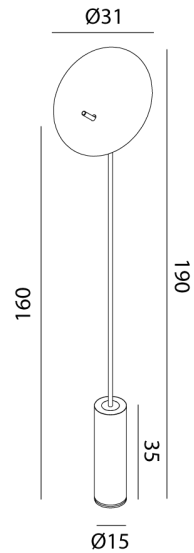

IC PT/LUA/WHITE

Lua Floor Lamp

by Marco Pagnoncelli

The Lua Floor Lamp features an adjustable light source that is only 6mm thick. An aluminium disc with a smooth profile produces indirect lighting which enhances the Lua's design. Equipped with a high efficiency LED, the Lua floor lamp provides a unique accent to a contemporary space. Available in a variety of finish options. Made in Italy.

Designer	Marco Pagnoncelli
Supplier	Icone
Country	Italy
SKU	IC PT/LUA/WHITE
Finish	White

Product Dimensions

Materials	Aluminium	Source	30W LED	Colour Temp	3000K
Output	2550lm	CRI	90	Emission	Indirect