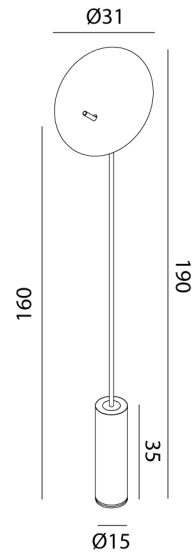

IC PT/LUA/WHITE

Lua Floor Lamp

by Marco Pagnoncelli

The Lua Floor Lamp features an adjustable light source that is only 6mm thick. An aluminium disc with a smooth profile produces indirect lighting which enhances the Lua's design. Equipped with a high efficiency LED, the Lua floor lamp provides a unique accent to a contemporary space. Available in a variety of finish options. Made in Italy.

Designer	Marco Pagnoncelli
Supplier	Icone
Country	Italy
SKU	IC PT/LUA/WHITE
Finish	White

Product Dimensions

Materials	Aluminium	Source	30W LED	Colour Temp	3000K
Output	2550lm	CRI	90	Emission	Indirect