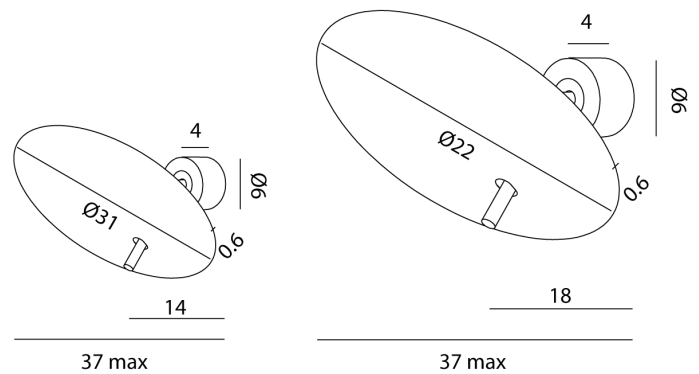

IC A/LUA/30/RUST/GS

Lua Wall Light

by Marco Pagnoncelli

The Lua Wall Light features an adjustable light source that is only 6mm thick. An aluminium disc with a smooth profile produces indirect lighting which enhances the Lua's design. Equipped with a high efficiency LED with no driver required. Lua is available in two sizes in a variety of finish options. Made in Italy.

Designer	Marco Pagnoncelli
Supplier	Icone
Country	Italy
SKU	IC A/LUA/30/RUST/GS
Finish	Rust + Gold Silver
Size	30cm

Product Dimensions

Materials	Aluminium	Source	30W LED	Colour Temp	3000K
Output	2550lm	CRI	90	Emission	Indirect
Dimming	No	Notes	Driver not required		