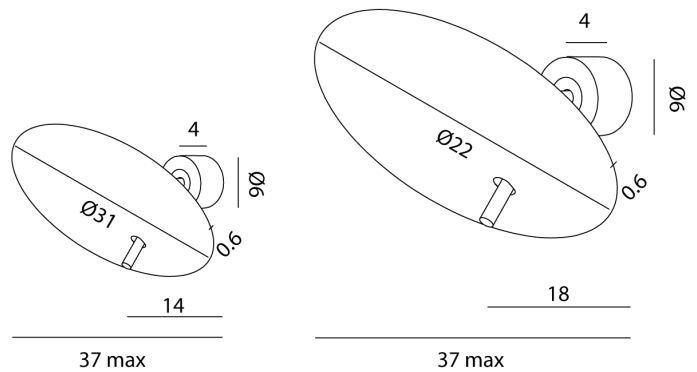

Lua Wall Light

by Marco Pagnoncelli

The Lua Wall Light features an adjustable light source that is only 6mm thick. An aluminium disc with a smooth profile produces indirect lighting which enhances the Lua's design. Equipped with a high efficiency LED with no driver required. Lua is available in two sizes in a variety of finish options. Made in Italy.

Designer	Marco Pagnoncelli
Supplier	Icone
Country	Italy
SKU	IC A/LUA/20/RUST/GS
Finish	Rust + Gold Silver
Size	20cm

Product Dimensions

Materials	Aluminium	Source	20W LED	Colour Temp	2700K
Output	1700lm	CRI	90	Emission	Indirect
Dimming	No	Notes	Driver not required		