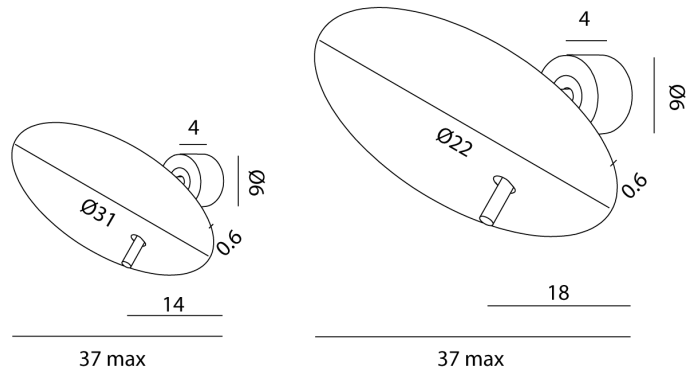

## Lua Wall Light

by Marco Pagnoncelli

The Lua Wall Light features an adjustable light source that is only 6mm thick. An aluminium disc with a smooth profile produces indirect lighting which enhances the Lua's design. Equipped with a high efficiency LED with no driver required. Lua is available in two sizes in a variety of finish options. Made in Italy.

<b>Designer</b>	Marco Pagnoncelli
<b>Supplier</b>	Icone
<b>Country</b>	Italy
<b>SKU</b>	IC A/LUA/20/RUST/GS
<b>Finish</b>	Rust + Gold Silver
<b>Size</b>	20cm

### Product Dimensions

<b>Materials</b>	Aluminium	<b>Source</b>	20W LED	<b>Colour Temp</b>	2700K
<b>Output</b>	1700lm	<b>CRI</b>	90	<b>Emission</b>	Indirect
<b>Dimming</b>	No	<b>Notes</b>	Driver not required		