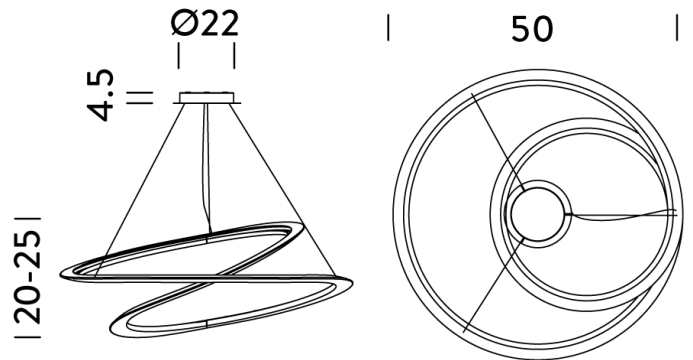

NE S/KEPLER/PETIT/DOWN/3000K/BK

Kepler Petit Pendant

by Arihiro Miyake

A petit version of the Kepler pendant from NEMO. An LED suspension lamp in powder coated extruded aluminum. The endless line is created by a 3-dimensional deformation process inspired by the Moebius strip. Available in matt white, black or painted gold finish. Kepler Petit is only available in a downlight version.

Designer	Arihiro Miyake
Supplier	Nemo
Country	Italy
SKU	NE S/KEPLER/PETIT/DOWN/3000K/BK
Finish	Black
Version	Downlight - 3000K

Product Dimensions

Weight	1.3kg	Materials	Aluminium	Source	50W LED
Colour Temp	3000K	Output	2100lm	CRI	85
Emission	Diffused downlight	Dimming	1-10v		