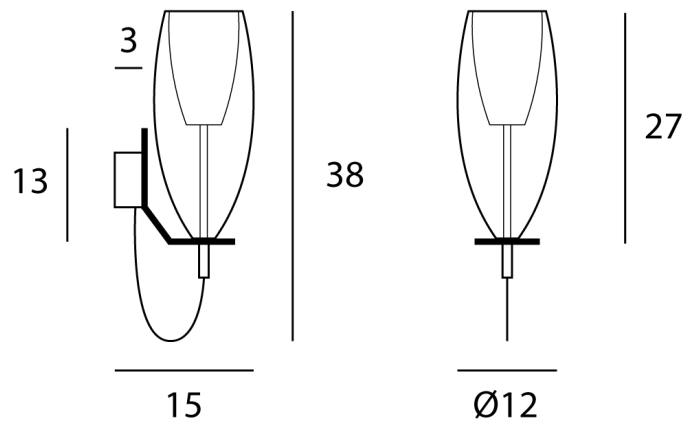

CT A/FLUTE/CHROME/ROSEGOLD

Flute Wall Light

by

Inspired by champagne flutes, the Flute wall light features an elegant modern design. Made from hand-blown glass and carefully handcrafted. The inner shade is satinated glass which acts as a diffuser, softening the light source. Available in a variety of colours. Custom variations of cable and metalware colours available on request.

Supplier	Cangini & Tucci
Country	Italy
SKU	CT A/FLUTE/CHROME/ROSEGOLD
Finish	Rose Gold

Product Dimensions

Weight	0.76kg	Materials	Glass	Source	1 x E14 60W (Max)
IP Rating	IP20	Dimming	Dependent on globe		