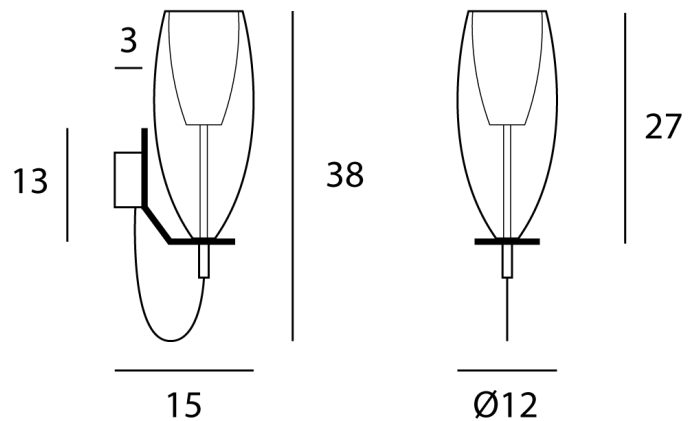

## Flute Wall Light

by

Inspired by champagne flutes, the Flute wall light features an elegant modern design. Made from hand-blown glass and carefully handcrafted. The inner shade is satinated glass which acts as a diffuser, softening the light source. Available in a variety of colours. Custom variations of cable and metalware colours available on request.

Product Dimensions

|                  |        |                  |                    |               |                   |
|------------------|--------|------------------|--------------------|---------------|-------------------|
| <b>Weight</b>    | 0.76kg | <b>Materials</b> | Glass              | <b>Source</b> | 1 x E14 60W (Max) |
| <b>IP Rating</b> | IP20   | <b>Dimming</b>   | Dependent on globe |               |                   |