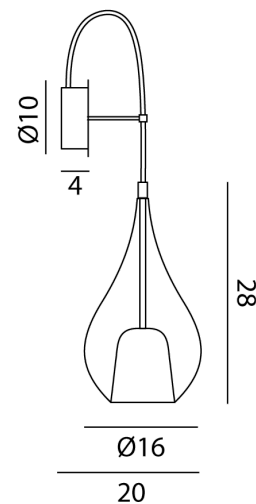

Zoe Wall Light

by Cangiini & Tucci

The Zoe Wall Light by Cangiini and Tucci features a stunning mouth-blown glass diffuser shaped like a tear drop. The true magic of the Zoe is brought to life when the light is turned on. The hidden white diffuser illuminates within the pendant, surprising us with another dimension to the beautiful design. Available in a variety of finishes.

Supplier	Cangiini & Tucci
Country	Italy
SKU	CT A/ZOE/STE
Finish	Steel

Product Dimensions

Weight	0.875kg
IP Rating	IP20

Materials	Blown Glass
Dimming	Dependent on globe

Source	1 x G9 48W (Max)
---------------	------------------