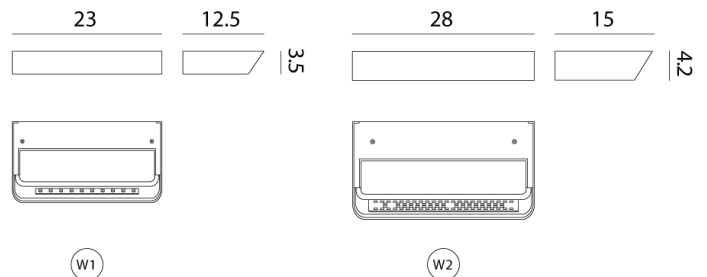

RO A/BELV/W2/WH/DIM

Belvedere Wall Light

by Dante Donegani and Giovanni Lauda

The Belvedere Wall Light by Dante Donegani for Rotaliana provides indirect LED light in a minimalist form. It emits a soft, even glow which illuminates in both upward and downward directions. Belvedere comes in two sizes in matt white finish, with the larger size having a higher LED output and available in dimmable (PHASE) or non-dimmable version.

Designer	Dante Donegani and Giovanni Lauda
Supplier	Rotaliana
Country	Italy
SKU	RO A/BELV/W2/WH/DIM
Size	W2 (dimmable)

Product Dimensions

Weight	1.25kg
Colour Temp	3000K
Dimming	PHASE

Materials	Aluminium
Output	3200lm