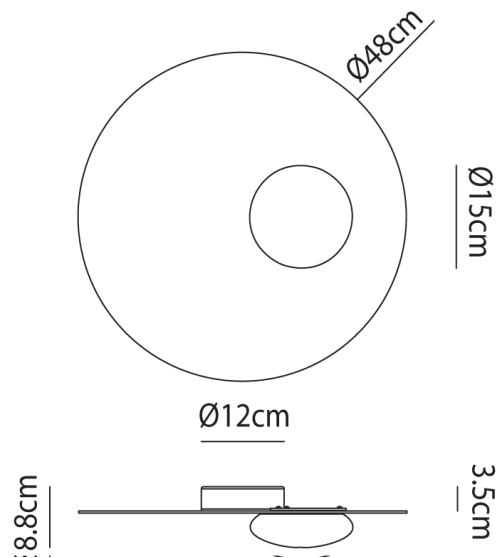

AX PL/KWIC/48/BRONZE

Kwic Wall & Ceiling Light

by Serge & Robert Cornelissen

Kwic, designed by Serge and Robert Cornelissen, is a contemporary light fitting suitable for installation on ceiling or wall surfaces. A semi-spherical blown glass diffuser contains an integrated LED light source and overlaps - in a decentralized position - with a circular painted aluminium disk. Kwic imbues a space with a powerful light which radiates from the opaline white diffuser, and a delicate glow that filters through the back of the frame. Depending on the location, Kwic can be a discreet presence or a point of focus in a room. Available in a variety of sizes and finishes.

Designer	Serge & Robert Cornelissen
Supplier	Axo Light
Country	Italy
SKU	AX PL/KWIC/48/BRONZE
Finish	Bronze
Size	48

Product Dimensions

Weight	4kg
Colour Temp	3000K
IP Rating	IP20

Materials	Aluminium
Output	2151lm
Dimming	1-10v

Source	18W LED
CRI	90