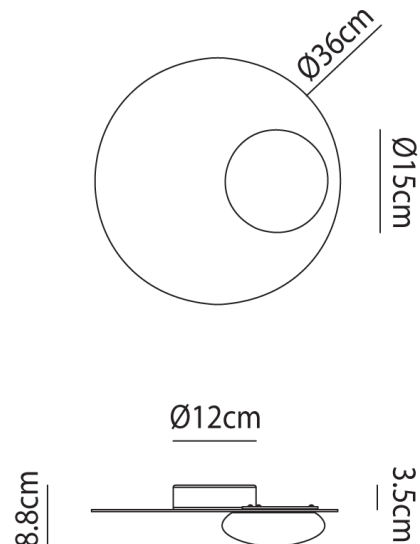

## Kwic Wall & Ceiling Light

by Serge &amp; Robert Cornelissen

Kwic, designed by Serge and Robert Cornelissen, is a contemporary light fitting suitable for installation on ceiling or wall surfaces. A semi-spherical blown glass diffuser contains an integrated LED light source and overlaps - in a decentralized position - with a circular painted aluminium disk. Kwic imbues a space with a powerful light which radiates from the opaline white diffuser, and a delicate glow that filters through the back of the frame. Depending on the location, Kwic can be a discreet presence or a point of focus in a room. Available in a variety of sizes and finishes.

<b>Designer</b>	Serge & Robert Cornelissen
<b>Supplier</b>	Axo Light
<b>Country</b>	Italy
<b>SKU</b>	AX PL/KWIC/36/BLACK
<b>Finish</b>	Black
<b>Size</b>	36

Product Dimensions

<b>Weight</b>	2.8kg
<b>Colour Temp</b>	3000K
<b>IP Rating</b>	IP20

<b>Materials</b>	Aluminium
<b>Output</b>	2151lm
<b>Dimming</b>	1-10v

<b>Source</b>	18W LED
<b>CRI</b>	90