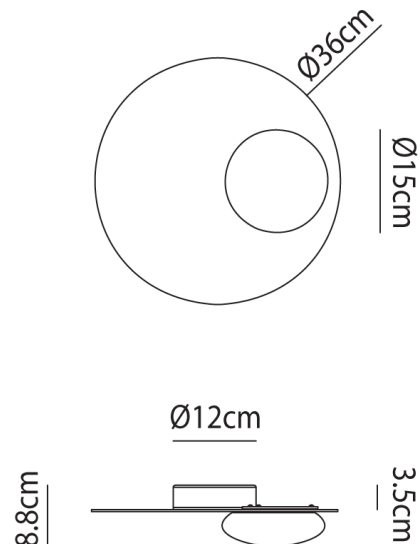

AX PL/KWIC/36/BLACK

Kwic Wall & Ceiling Light

by Serge & Robert Cornelissen

Kwic, designed by Serge and Robert Cornelissen, is a contemporary light fitting suitable for installation on ceiling or wall surfaces. A semi-spherical blown glass diffuser contains an integrated LED light source and overlaps - in a decentralized position - with a circular painted aluminium disk. Kwic imbues a space with a powerful light which radiates from the opaline white diffuser, and a delicate glow that filters through the back of the frame. Depending on the location, Kwic can be a discreet presence or a point of focus in a room. Available in a variety of sizes and finishes.

Designer	Serge & Robert Cornelissen
Supplier	Axo Light
Country	Italy
SKU	AX PL/KWIC/36/BLACK
Finish	Black
Size	36

Product Dimensions

Weight	2.8kg
Colour Temp	3000K
IP Rating	IP20

Materials	Aluminium
Output	2151lm
Dimming	1-10v

Source	18W LED
CRI	90