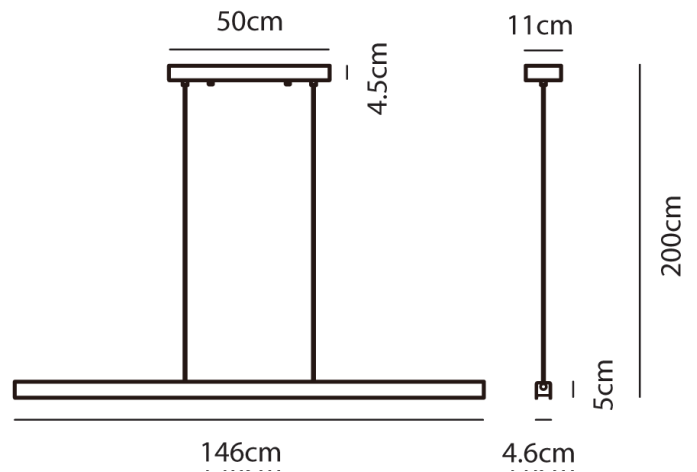

Square Linear Pendant

by Chao-Cheng Chen

The Square Pendant is simple yet sophisticated in both function and design. The minimalist linear lamp is controlled by touchless sensors located on one end of the fixture. Not only is there an ON/OFF and dimming function, but the Square also exhibits the ability to adjust color temperature in four flexible settings: 2700k, 3000k (default), 3400k, and 4000k. The Square features an integrated LED source with a Color Rendering Index of 98 for vivid and natural color environments. The versatile design makes the Square pendant suitable for work spaces to ambient settings. The exterior is available in Black or White finish, while the inner surface is finely coated in brushed gold.

Designer	Chao-Cheng Chen
Supplier	Seed Design
Country	Taiwan
SKU	SE S/SQUARE/WHITE/SAND GOLD
Finish	White

Product Dimensions

Weight	5kg
Colour Temp	2700, 3000K, 3400K, or 4000K

Materials	Aluminium
Output	2300lm