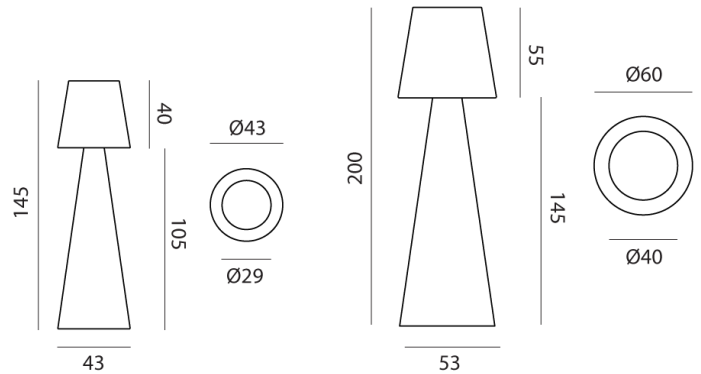

SLD PT/PIVOT/SMALL/OUT/MATT WHITE

Pivot Outdoor Floor Lamp

by Slide Studio

The Pivot outdoor floor lamp re-imagines classic lighting. Born from a collaboration between Carlo Constantini and SLIDE Studio, Pivot combines conical shapes to create an elegant oversized form. Made of rotationally moulded polyethylene, Pivot lights up through 2 x E27 25W sources. A primary characteristic of Pivot is the texture on its lampshade, which is reminiscent of classic arabesque motif. The large size and IP55 rating of the Pivot makes it particularly suited for use for outdoor events.

Designer	Slide Studio
Supplier	Slide
Country	Italy
SKU	SLD PT/PIVOT/SMALL/OUT/MATT WHITE
Size	Small

Product Dimensions

Weight	9kg	Materials	Polyethylene	Source	2 x E27 25W (Max)
IP Rating	IP55				