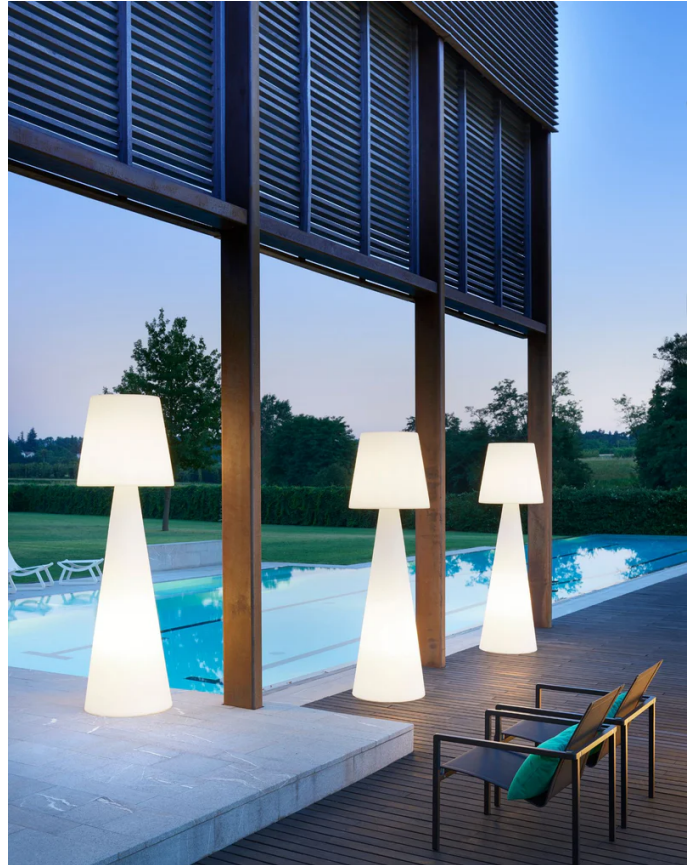

SLD PT/PIVOT/SMALL/OUT/MATT WHITE

## Pivot Outdoor Floor Lamp

by Slide Studio

The Pivot outdoor floor lamp re-imagines classic lighting. Born from a collaboration between Carlo Constantini and SLIDE Studio, Pivot combines conical shapes to create an elegant oversize form. Made of rotationally moulded polyethylene, Pivot lights up through 2 x E27 25W sources. A primary characteristic of Pivot is the texture on its lampshade, which is reminiscent of classic arabesque motif. The large size and IP55 rating of the Pivot makes it particularly suited for use for outdoor events.