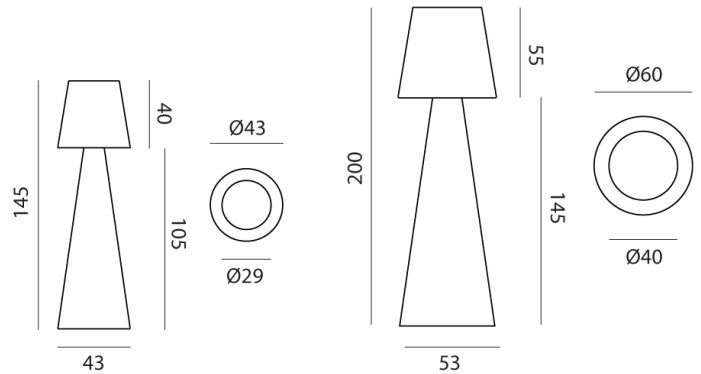

SLD PT/PIVOT/SMALL/OUT/MATT WHITE

Pivot Outdoor Floor Lamp

by Slide Studio

The Pivot outdoor floor lamp re-imagines classic lighting. Born from a collaboration between Carlo Constantini and SLIDE Studio, Pivot combines conical shapes to create an elegant oversize form. Made of rotationally moulded polyethylene, Pivot lights up through 2 x E27 25W sources. A primary characteristic of Pivot is the texture on its lampshade, which is reminiscent of classic arabesque motif. The large size and IP55 rating of the Pivot makes it particularly suited for use for outdoor events.

Designer	Slide Studio
Supplier	Slide
Country	Italy
SKU	SLD PT/PIVOT/SMALL/OUT/MATT WHITE
Size	Small

Product Dimensions

Weight	9kg
IP Rating	IP55

Materials	Polyethylene
------------------	--------------

Source	2 x E27 25W (Max)
---------------	-------------------