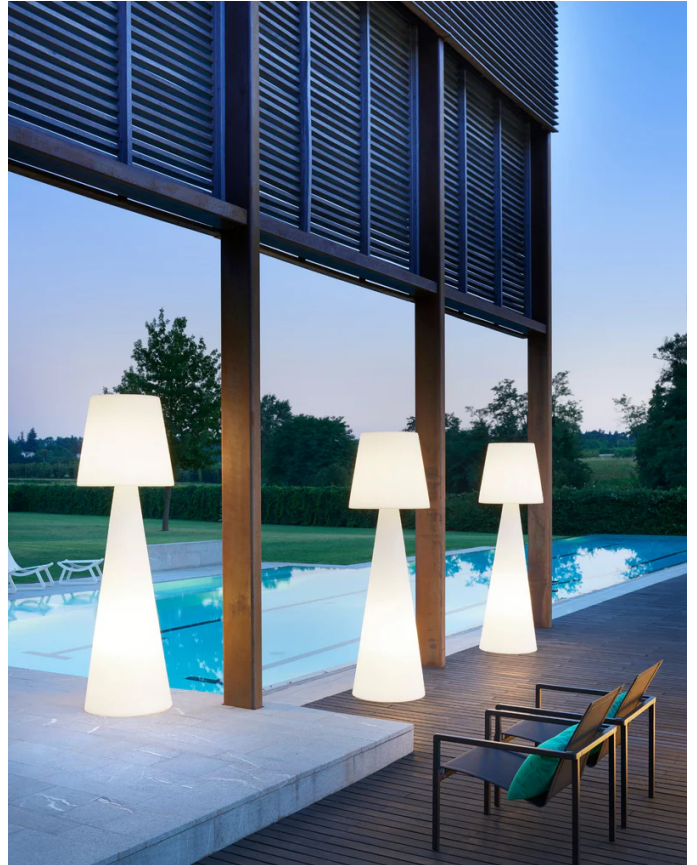

SLD PT/PIVOT/SMALL/OUT/MATT WHITE

Pivot Outdoor Floor Lamp

by Slide Studio

The Pivot outdoor floor lamp re-imagines classic lighting. Born from a collaboration between Carlo Constantini and SLIDE Studio, Pivot combines conical shapes to create an elegant oversized form. Made of rotationally moulded polyethylene, Pivot lights up through 2 x E27 25W sources. A primary characteristic of Pivot is the texture on its lampshade, which is reminiscent of classic arabesque motif. The large size and IP55 rating of the Pivot makes it particularly suited for use for outdoor events.

Designer	Slide Studio
Supplier	Slide
Country	Italy
SKU	SLD PT/PIVOT/SMALL/OUT/MATT WHITE
Size	Small

Product Dimensions

Weight	9kg	Materials	Polyethylene	Source	2 x E27 25W (Max)
IP Rating	IP55				