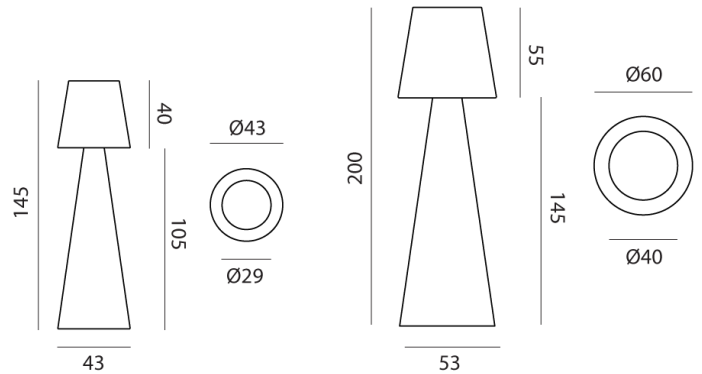

SLD PT/PIVOT/SMALL/OUT/MATT WHITE

Pivot Outdoor Floor Lamp

by Slide Studio

The Pivot outdoor floor lamp re-imagines classic lighting. Born from a collaboration between Carlo Constantini and SLIDE Studio, Pivot combines conical shapes to create an elegant oversize form. Made of rotationally moulded polyethylene, Pivot lights up through 2 x E27 25W sources. A primary characteristic of Pivot is the texture on its lampshade, which is reminiscent of classic arabesque motif. The large size and IP55 rating of the Pivot makes it particularly suited for use for outdoor events.

Designer	Slide Studio
Supplier	Slide
Country	Italy
SKU	SLD PT/PIVOT/SMALL/OUT/MATT WHITE
Size	Small

Product Dimensions

Weight	9kg	Materials	Polyethylene	Source	2 x E27 25W (Max)
IP Rating	IP55				