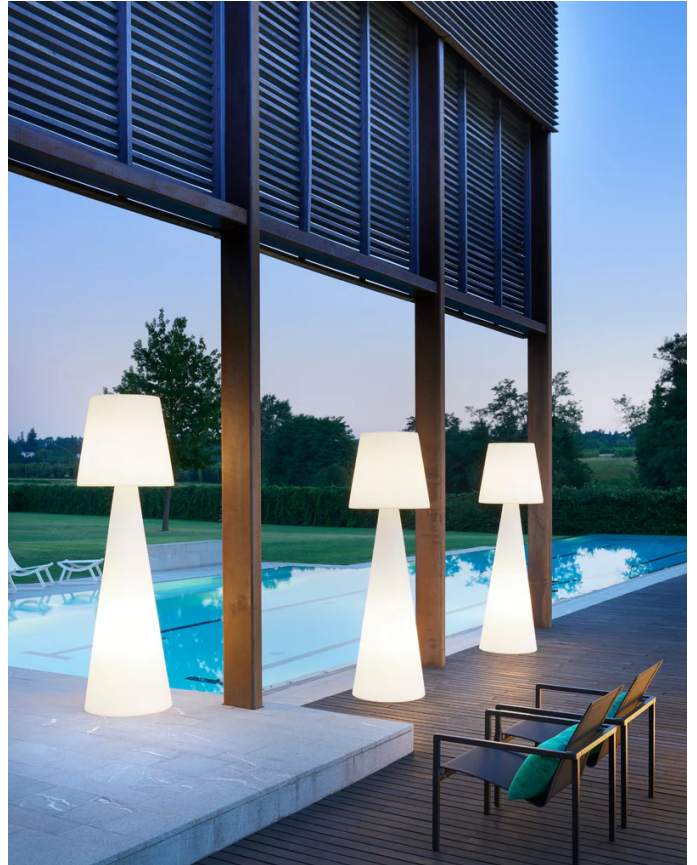

SLD PT/PIVOT/SMALL/OUT/MATT WHITE

Pivot Outdoor Floor Lamp

by Slide Studio

The Pivot outdoor floor lamp re-imagines classic lighting. Born from a collaboration between Carlo Constantini and SLIDE Studio, Pivot combines conical shapes to create an elegant oversize form. Made of rotationally moulded polyethylene, Pivot lights up through 2 x E27 25W sources. A primary characteristic of Pivot is the texture on its lampshade, which is reminiscent of classic arabesque motif. The large size and IP55 rating of the Pivot makes it particularly suited for use for outdoor events.

Designer	Slide Studio
Supplier	Slide
Country	Italy
SKU	SLD PT/PIVOT/SMALL/OUT/MATT WHITE
Size	Small

Product Dimensions

Weight	9kg	Materials	Polyethylene	Source	2 x E27 25W (Max)
IP Rating	IP55				