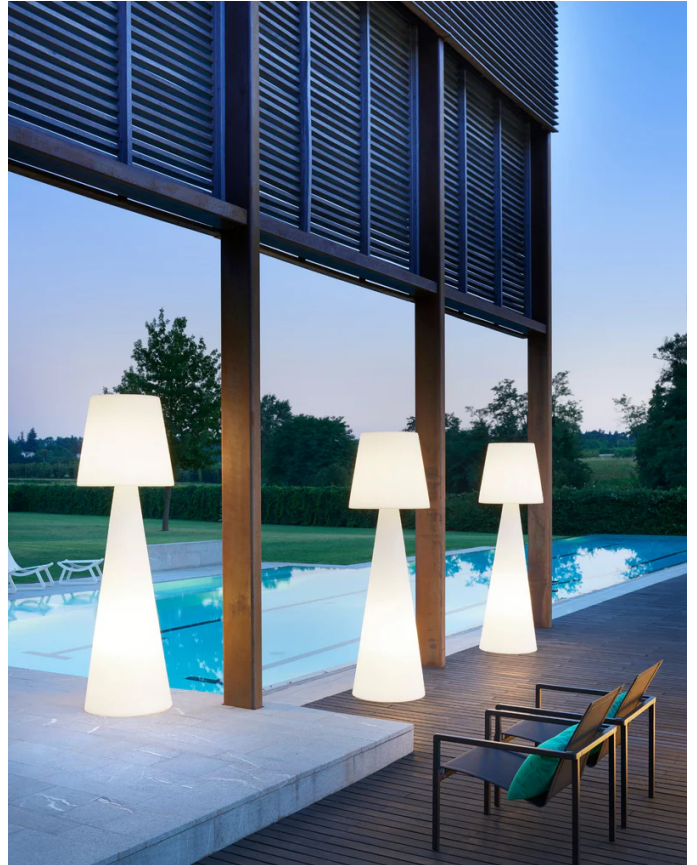

SLD PT/PIVOT/SMALL/OUT/MATT WHITE

Pivot Outdoor Floor Lamp

by Slide Studio

The Pivot outdoor floor lamp re-imagines classic lighting. Born from a collaboration between Carlo Constantini and SLIDE Studio, Pivot combines conical shapes to create an elegant oversize form. Made of rotationally moulded polyethylene, Pivot lights up through 2 x E27 25W sources. A primary characteristic of Pivot is the texture on its lampshade, which is reminiscent of classic arabesque motif. The large size and IP55 rating of the Pivot makes it particularly suited for use for outdoor events.

Designer	Slide Studio
Supplier	Slide
Country	Italy
SKU	SLD PT/PIVOT/SMALL/OUT/MATT WHITE
Size	Small

Product Dimensions

Weight	9kg
IP Rating	IP55

Materials	Polyethylene
------------------	--------------

Source	2 x E27 25W (Max)
---------------	-------------------