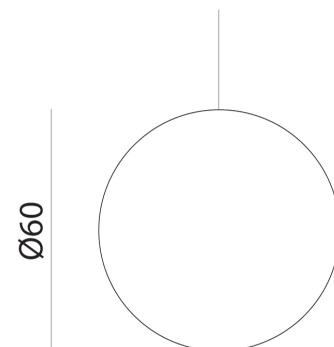

SLD S/GLOBO/60/IN/MATT WHITE

## Globo Pendant

by

The simplicity of a luminous globe can create an elegant atmosphere in indoor and outdoor settings. The essential design of the Globo family of hanging lamps are perfectly suited to minimalist contemporary projects. Globo lamps can create a unique luminous effect, particularly when various sizes are installed in close proximity. Available in 60cm and 80cm size (more sizes available on request). White finish with 3m of transparent cable.

<b>Supplier</b>	Slide
<b>Country</b>	Italy
<b>SKU</b>	SLD S/GLOBO/60/IN/MATT WHITE
<b>Size</b>	60cm

### Product Dimensions

<b>Weight</b>	4.7kg	<b>Materials</b>	Polyethylene	<b>Source</b>	1 x E27 25W (Max)
<b>IP Rating</b>	IP20	<b>Dimming</b>	Dependent on globe	<b>Notes</b>	3m transparent cable