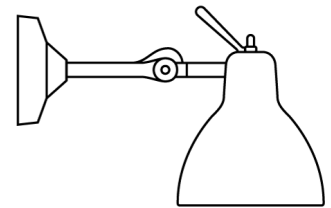

## Luxy Glam Ceiling & Wall Lamp

by Dante Donegani and Giovanni Lauda

A continuation of the Luxy range from Rotaliana, the Luxy Glam Ceiling & Wall Lamp offers a classic inspired form in a contemporary finish. The use of a gloss finished diffuser gives both direct and diffused light. Available in metallic black frame with gloss white, smoke, copper or gold shade. Made in Italy. Suitable for installation on wall or ceiling surfaces.

### Product Dimensions

 $\text{Ø}10$  $\text{Ø}13.5$ 

|                  |      |
|------------------|------|
| <b>Weight</b>    | 1kg  |
| <b>IP Rating</b> | IP20 |

|                  |                    |
|------------------|--------------------|
| <b>Materials</b> | Glass              |
| <b>Dimming</b>   | Dependent on globe |