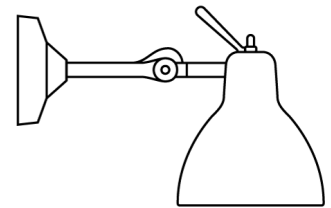

## Luxy Glam Ceiling & Wall Lamp

by Dante Donegani and Giovanni Lauda

A continuation of the Luxy range from Rotaliana, the Luxy Glam Ceiling & Wall Lamp offers a classic inspired form in a contemporary finish. The use of a gloss finished diffuser gives both direct and diffused light. Available in metallic black frame with gloss white, smoke, copper or gold shade. Made in Italy. Suitable for installation on wall or ceiling surfaces.

### Product Dimensions

 $\text{Ø}10$  $\text{Ø}13.5$ 

<b>Weight</b>	1kg	<b>Materials</b>	Glass	<b>Source</b>	1 x E14 10W (Max)
<b>IP Rating</b>	IP20	<b>Dimming</b>	Dependent on globe		