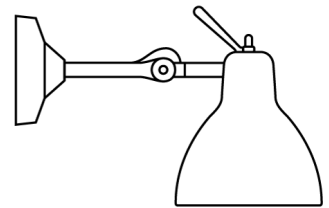

RO PL/LUXYGLAM/H0/BLACK/COPPER

Luxy Glam Ceiling & Wall Lamp

by Dante Donegani and Giovanni Lauda

A continuation of the Luxy range from Rotaliana, the Luxy Glam Ceiling & Wall Lamp offers a classic inspired form in a contemporary finish. The use of a gloss finished diffuser gives both direct and diffused light. Available in metallic black frame with gloss white, smoke, copper or gold shade. Made in Italy. Suitable for installation on wall or ceiling surfaces.

Designer	Dante Donegani and Giovanni Lauda
Supplier	Rotaliana
Country	Italy
SKU	RO PL/LUXYGLAM/H0/BLACK/COPPER
Finish	Copper

Product Dimensions

 $\text{Ø}10$  $\text{Ø}13.5$

Weight	1kg
IP Rating	IP20

Materials	Glass
Dimming	Dependent on globe