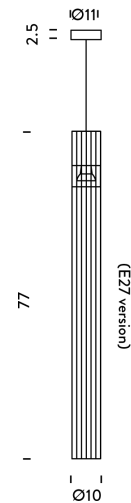

Ilium Pendant

by Foster + Partners

Ilium is a pendant lamp with a diffused light output. Structure with inner diffuser in opal polymeric and outer diffuser in transparent barrel glass. Available in E27 (77cm) or in-built LED version (75cm).

Designer	Foster + Partners
Supplier	Nemo
Country	Italy
SKU	NE S/ILIUM/77/E27
Version	E27

Product Dimensions

Weight	3.5kg
Emission	downlight, flood

Materials	Glass
IP Rating	IP20

Source	1 x E27 50W
Dimming	Dependent on globe