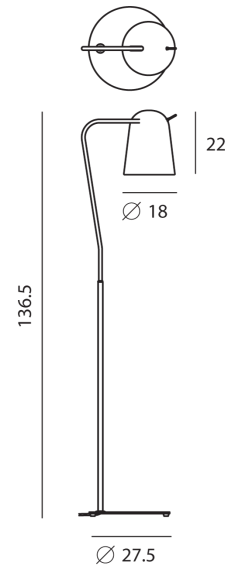

SE PT/DODO/BK/BK

Dodo Floor Lamp

by

Drawing from fond memories of the character in the Alice in the Wonderland fairytale, the Dodo floor lamp's appearance is playful yet elegant. Equipped with a dip switch and adjustable shade, the Dodo will light up a courage and adventurous mind. Available in all matte black or gloss white with a brass stem.

Supplier	Seed Design
Country	Taiwan
SKU	SE PT/DODO/BK/BK
Finish	Black

Product Dimensions

Materials	Steel	Source	1 x E27 42W (Max)
------------------	-------	---------------	-------------------