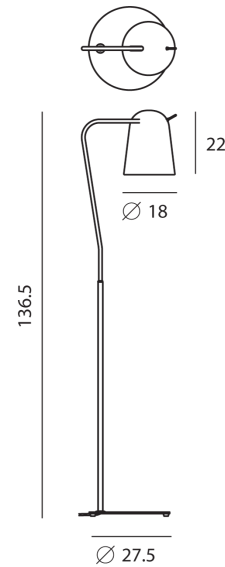

SE PT/DODO/WH/BRA

Dodo Floor Lamp

by

Drawing from fond memories of the character in the Alice in the Wonderland fairytale, the Dodo floor lamp's appearance is playful yet elegant. Equipped with a dip switch and adjustable shade, the Dodo will light up a courage and adventurous mind. Available in all matte black or gloss white with a brass stem.

Supplier	Seed Design
Country	Taiwan
SKU	SE PT/DODO/WH/BRA
Finish	White + Brass

Product Dimensions

Materials	Steel	Source	1 x E27 42W (Max)
------------------	-------	---------------	-------------------