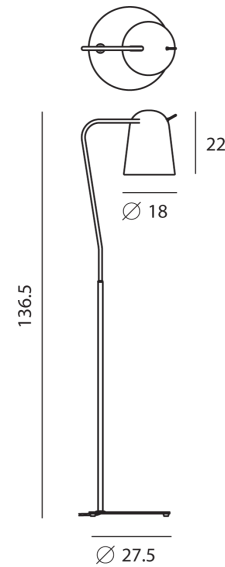

## Dodo Floor Lamp

by

Drawing from fond memories of the character in the Alice in the Wonderland fairytale, the Dodo floor lamp's appearance is playful yet elegant. Equipped with a dip switch and adjustable shade, the Dodo will light up a courage and adventurous mind. Available in all matte black or gloss white with a brass stem.

### Product Dimensions

<b>Materials</b>	Steel	<b>Source</b>	1 x E27 42W (Max)
------------------	-------	---------------	-------------------