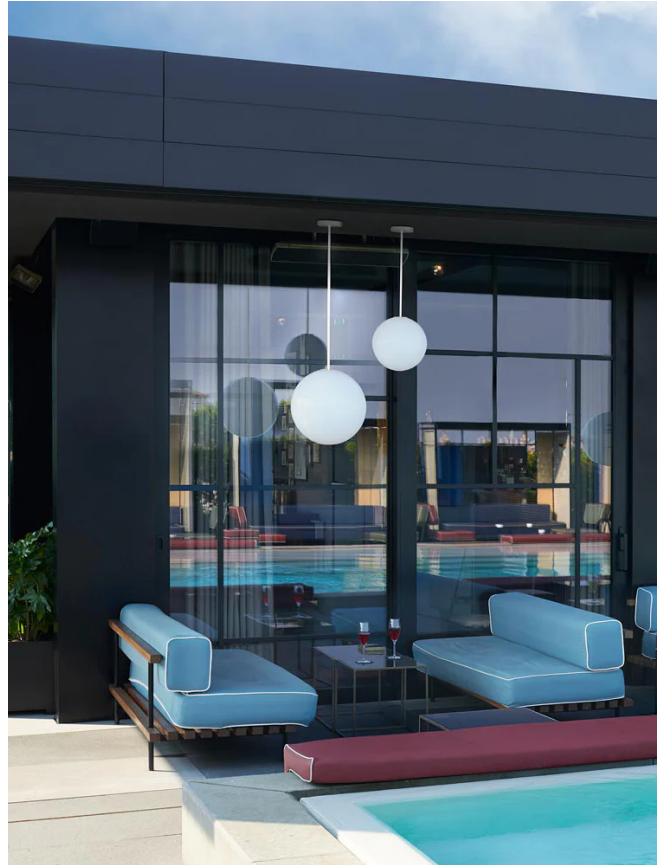

SLD S/GLOBO/TIGE/40/100/OUT/WHITE/GLOSS WHITE

## Globo Tige Outdoor Pendant

by Slide Studio

Enhance your outdoor space with the Globo Tige Outdoor Pendant. The essential design of the Globo family of outdoor hanging lamps are perfectly suited to minimalist contemporary projects. A 100cm rod suspension ensures stability in wind, with an IP55 rating for safe operation in wet conditions. Globo lamps can create a unique luminous effect, particularly when various sizes are installed in close proximity. Available in 30cm and 40cm size (more sizes available on request). Matt white polyethylene diffuser with lacquered white rod and canopy.