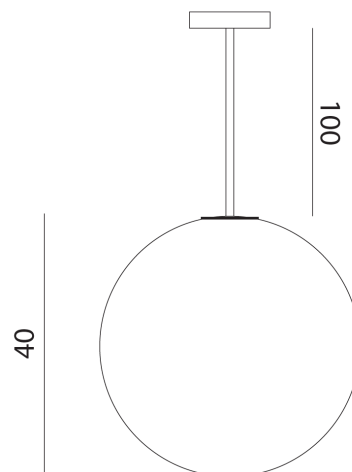

SLD S/GLOBO/TIGE/40/100/OUT/WHITE/GLOSS WHITE

## Globo Tige Outdoor Pendant

by Slide Studio

Enhance your outdoor space with the Globo Tige Outdoor Pendant. The essential design of the Globo family of outdoor hanging lamps are perfectly suited to minimalist contemporary projects. A 100cm rod suspension ensures stability in wind, with an IP55 rating for safe operation in wet conditions. Globo lamps can create a unique luminous effect, particularly when various sizes are installed in close proximity. Available in 30cm and 40cm size (more sizes available on request). Matt white polyethylene diffuser with lacquered white rod and canopy.

<b>Designer</b>	Slide Studio
<b>Supplier</b>	Slide
<b>Country</b>	Italy
<b>SKU</b>	SLD S/GLOBO/TIGE/40/100/OUT/WHITE/GLOSS WHITE
<b>Size</b>	40cm

Product Dimensions

<b>Weight</b>	2.5kg	<b>Materials</b>	Polyethylene	<b>Source</b>	1 x E27 15W (Max)
<b>IP Rating</b>	IP55	<b>Dimming</b>	Dependent on globe		