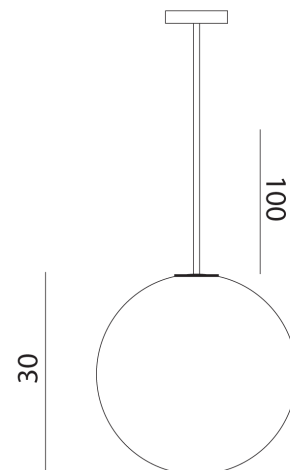

SLD S/GLOBO/TIGE/30/100/OUT/WHITE/GLOSS WHITE

Globo Tige Outdoor Pendant

by Slide Studio

Enhance your outdoor space with the Globo Tige Outdoor Pendant. The essential design of the Globo family of outdoor hanging lamps are perfectly suited to minimalist contemporary projects. A 100cm rod suspension ensures stability in wind, with an IP55 rating for safe operation in wet conditions. Globo lamps can create a unique luminous effect, particularly when various sizes are installed in close proximity. Available in 30cm and 40cm size (more sizes available on request). Matt white polyethylene diffuser with lacquered white rod and canopy.

Designer	Slide Studio
Supplier	Slide
Country	Italy
SKU	SLD S/GLOBO/TIGE/30/100/OUT/WHITE/GLOSS WHITE
Size	30cm

Product Dimensions

Weight	2kg
IP Rating	IP55

Materials	Polyethylene
Dimming	Dependent on globe

Source	1 x E27 15W (Max)
---------------	-------------------