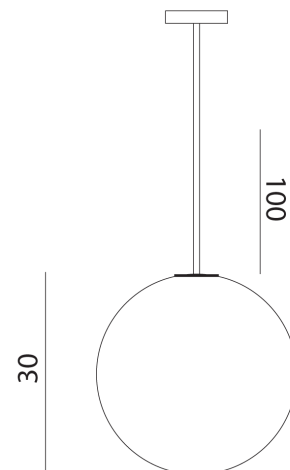

SLD S/GLOBO/TIGE/30/100/OUT/WHITE/GLOSS WHITE

## Globo Tige Outdoor Pendant

by Slide Studio

Enhance your outdoor space with the Globo Tige Outdoor Pendant. The essential design of the Globo family of outdoor hanging lamps are perfectly suited to minimalist contemporary projects. A 100cm rod suspension ensures stability in wind, with an IP55 rating for safe operation in wet conditions. Globo lamps can create a unique luminous effect, particularly when various sizes are installed in close proximity. Available in 30cm and 40cm size (more sizes available on request). Matt white polyethylene diffuser with lacquered white rod and canopy.

<b>Designer</b>	Slide Studio
<b>Supplier</b>	Slide
<b>Country</b>	Italy
<b>SKU</b>	SLD S/GLOBO/TIGE/30/100/OUT/WHITE/GLOSS WHITE
<b>Size</b>	30cm

Product Dimensions

<b>Weight</b>	2kg	<b>Materials</b>	Polyethylene	<b>Source</b>	1 x E27 15W (Max)
<b>IP Rating</b>	IP55	<b>Dimming</b>	Dependent on globe		