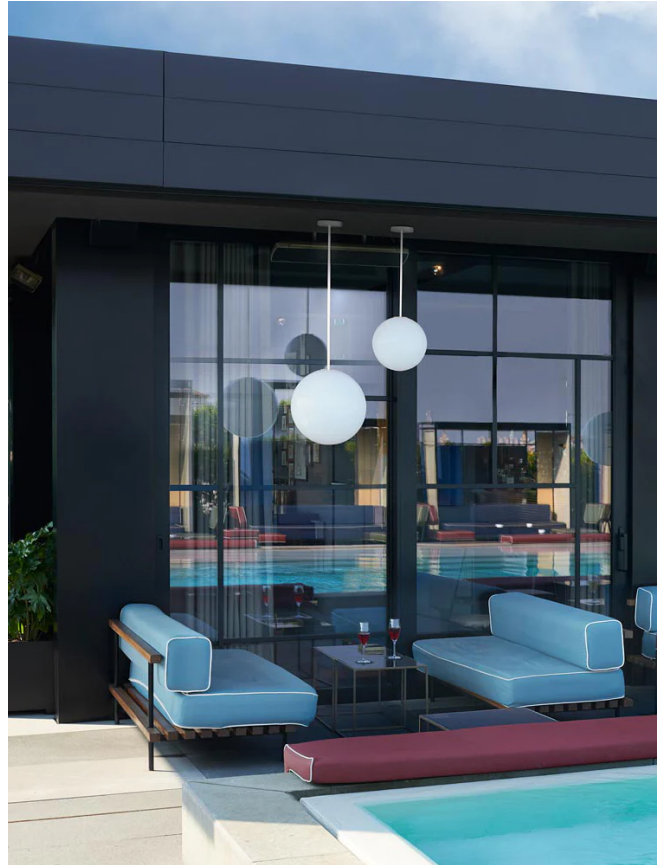

SLD S/GLOBO/TIGE/30/100/OUT/WHITE/GLOSS WHITE

## Globo Tige Outdoor Pendant

by Slide Studio

Enhance your outdoor space with the Globo Tige Outdoor Pendant. The essential design of the Globo family of outdoor hanging lamps are perfectly suited to minimalist contemporary projects. A 100cm rod suspension ensures stability in wind, with an IP55 rating for safe operation in wet conditions. Globo lamps can create a unique luminous effect, particularly when various sizes are installed in close proximity. Available in 30cm and 40cm size (more sizes available on request). Matt white polyethylene diffuser with lacquered white rod and canopy.