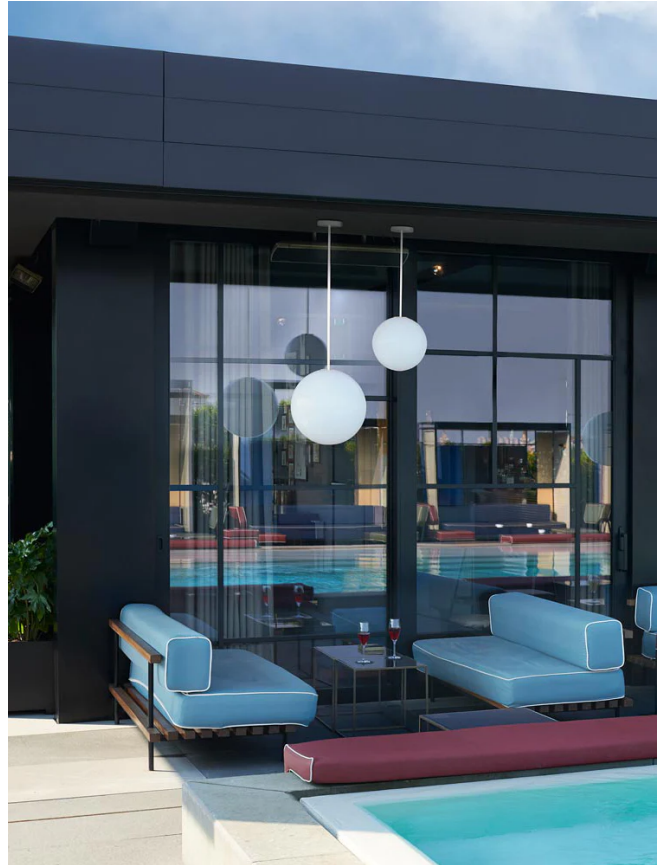

SLD S/GLOBO/TIGE/30/100/OUT/WHITE/GLOSS WHITE

Globo Tige Outdoor Pendant

by Slide Studio

Enhance your outdoor space with the Globo Tige Outdoor Pendant. The essential design of the Globo family of outdoor hanging lamps are perfectly suited to minimalist contemporary projects. A 100cm rod suspension ensures stability in wind, with an IP55 rating for safe operation in wet conditions. Globo lamps can create a unique luminous effect, particularly when various sizes are installed in close proximity. Available in 30cm and 40cm size (more sizes available on request). Matt white polyethylene diffuser with lacquered white rod and canopy.

Designer	Slide Studio
Supplier	Slide
Country	Italy
SKU	SLD S/GLOBO/TIGE/30/100/OUT/WHITE/GLOSS WHITE
Size	30cm

Product Dimensions

Weight	2kg	Materials	Polyethylene	Source	1 x E27 15W (Max)
IP Rating	IP55	Dimming	Dependent on globe		