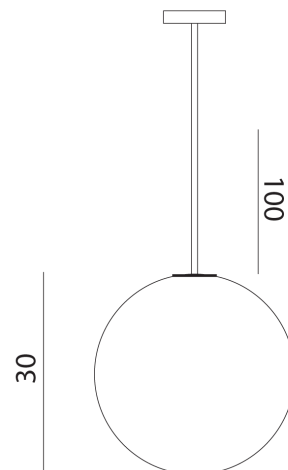

SLD S/GLOBO/TIGE/30/100/OUT/WHITE/GLOSS WHITE

Globo Tige Outdoor Pendant

by Slide Studio

Enhance your outdoor space with the Globo Tige Outdoor Pendant. The essential design of the Globo family of outdoor hanging lamps are perfectly suited to minimalist contemporary projects. A 100cm rod suspension ensures stability in wind, with an IP55 rating for safe operation in wet conditions. Globo lamps can create a unique luminous effect, particularly when various sizes are installed in close proximity. Available in 30cm and 40cm size (more sizes available on request). Matt white polyethylene diffuser with lacquered white rod and canopy.

Designer	Slide Studio
Supplier	Slide
Country	Italy
SKU	SLD S/GLOBO/TIGE/30/100/OUT/WHITE/GLOSS WHITE
Size	30cm

Product Dimensions

Weight	2kg	Materials	Polyethylene	Source	1 x E27 15W (Max)
IP Rating	IP55	Dimming	Dependent on globe		