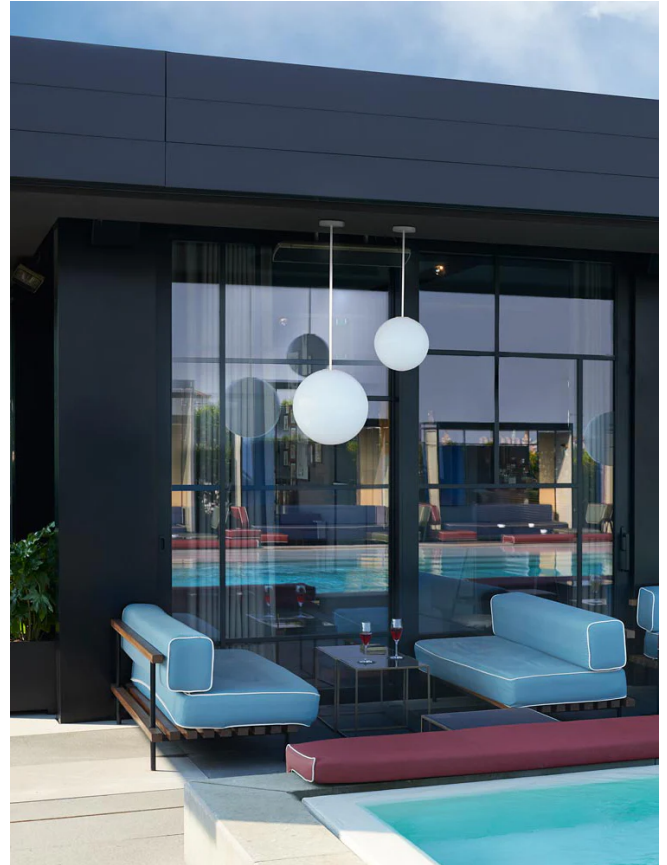

SLD S/GLOBO/TIGE/30/100/OUT/WHITE/GLOSS WHITE

Globo Tige Outdoor Pendant

by Slide Studio

Enhance your outdoor space with the Globo Tige Outdoor Pendant. The essential design of the Globo family of outdoor hanging lamps are perfectly suited to minimalist contemporary projects. A 100cm rod suspension ensures stability in wind, with an IP55 rating for safe operation in wet conditions. Globo lamps can create a unique luminous effect, particularly when various sizes are installed in close proximity. Available in 30cm and 40cm size (more sizes available on request). Matt white polyethylene diffuser with lacquered white rod and canopy.

Designer	Slide Studio
Supplier	Slide
Country	Italy
SKU	SLD S/GLOBO/TIGE/30/100/OUT/WHITE/GLOSS WHITE
Size	30cm

Product Dimensions

Weight	2kg
IP Rating	IP55

Materials	Polyethylene
Dimming	Dependent on globe