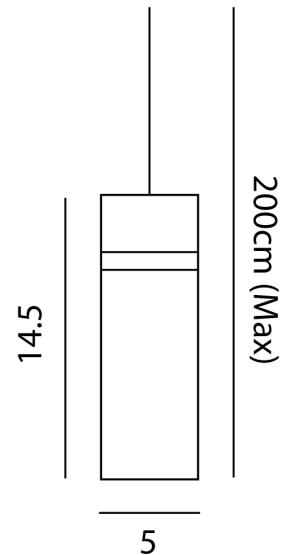

SE S/T1/P1/WH

## T1 Single Pendant

by

Inspired by classic tube lamps, the T1 Pendant light features a simple design with an in-built LED source. Aluminium base with a frosted glass diffuser, producing a soft, even illumination within a space. Available in white finish. Dimmable.

<b>Supplier</b>	Seed Design
<b>Country</b>	Taiwan
<b>SKU</b>	SE S/T1/P1/WH
<b>Finish</b>	White

Product Dimensions

<b>Materials</b>	Aluminium	<b>Source</b>	5W LED	<b>Colour Temp</b>	3000K
<b>Output</b>	451lm	<b>CRI</b>	90	<b>Dimming</b>	Non-Dimmable