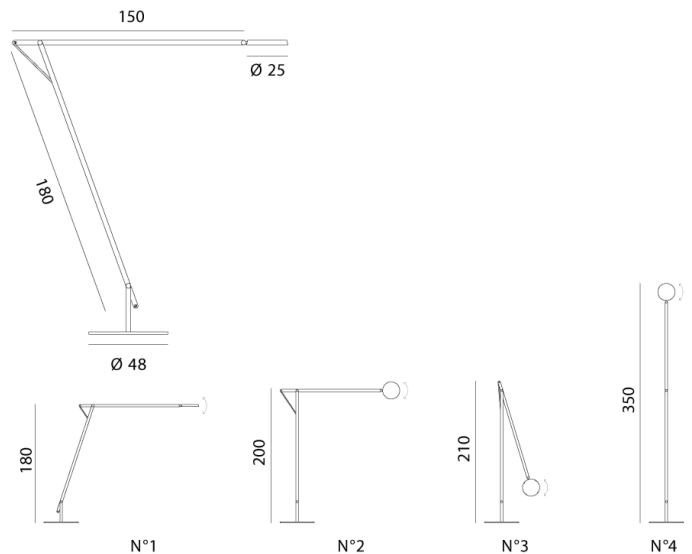

RO PT/STRIN/XL/WH/OR

String XL Floor Lamp

by Dante Donegani and Giovanni Lauda

String XL is a large LED floor lamp designed to illuminate an area from above. The aluminium structure is supported by a base with cast-iron ballast with a coloured elastic cord that compensates the movements. A touch dimmer is built into the lower arm and the head, which features a polycarbonate diffuser, shields the direct light of the LEDs and is adjustable. The adjustability and size of the String XL is ideal for indirect lighting over a corner of the sofa, dining table, or study area. Available in black or white finish with black, orange or silver textile cable.

Designer	Dante Donegani and Giovanni Lauda
Supplier	Rotaliana
Country	Italy
SKU	RO PT/STRIN/XL/WH/OR
Finish	White
Cable Colour	Orange

Product Dimensions

Weight	6.4kg	Materials	Aluminium	Source	43W LED
Colour Temp	2700K	Output	3100lm	CRI	90
Dimming	Touch dimmer				