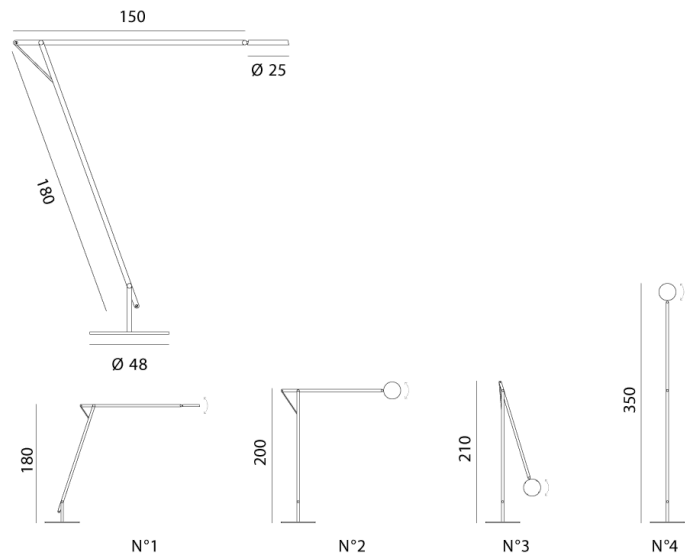

RO PT/STRIN/XL/BK/BK

String XL Floor Lamp

by Dante Donegani and Giovanni Lauda

String XL is a large LED floor lamp designed to illuminate an area from above. The aluminium structure is supported by a base with cast-iron ballast with a coloured elastic cord that compensates the movements. A touch dimmer is built into the lower arm and the head, which features a polycarbonate diffuser, shields the direct light of the LEDs and is adjustable. The adjustability and size of the String XL is ideal for indirect lighting over a corner of the sofa, dining table, or study area. Available in black or white finish with black, orange or silver textile cable.

Designer	Dante Donegani and Giovanni Lauda
Supplier	Rotaliana
Country	Italy
SKU	RO PT/STRIN/XL/BK/BK
Finish	Black
Cable Colour	Black

Product Dimensions

Weight	6.4kg	Materials	Aluminium	Source	43W LED
Colour Temp	2700K	Output	3100lm	CRI	90
Dimming	Touch dimmer				