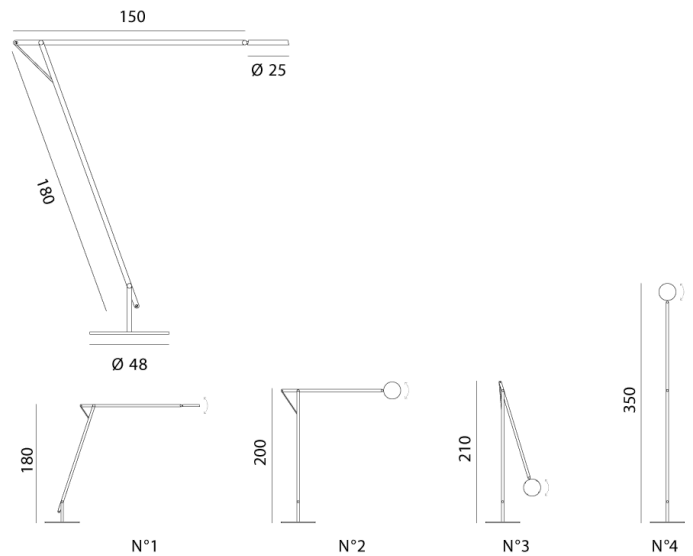

## String XL Floor Lamp

by Dante Donegani and Giovanni Lauda

String XL is a large LED floor lamp designed to illuminate an area from above. The aluminium structure is supported by a base with cast-iron ballast with a coloured elastic cord that compensates the movements. A touch dimmer is built into the lower arm and the head, which features a polycarbonate diffuser, shields the direct light of the LEDs and is adjustable. The adjustability and size of the String XL is ideal for indirect lighting over a corner of the sofa, dining table, or study area. Available in black or white finish with black, orange or silver textile cable.

### Product Dimensions

<b>Weight</b>	6.4kg	<b>Materials</b>	Aluminium	<b>Source</b>	43W LED
<b>Colour Temp</b>	2700K	<b>Output</b>	3100lm	<b>CRI</b>	90
<b>Dimming</b>	Touch dimmer				