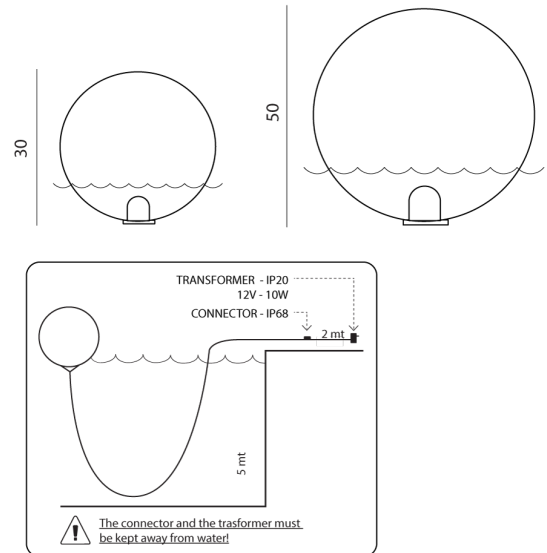

## Acquaglobo Floating Lamp

by Slide Studio

Acquaglobo is a family of floating spherical lamps which bring a magical atmosphere to water features. Made of lightweight polyethylene with an IP68 rating, Acquaglobo gracefully floats on the waters surface, gently illuminating indoor or outdoor spaces. Acquaglobo connects to a 30W transformer (sold separately) via a transparent waterproof cable. Available in 30cm or 60cm size (more sizes available on request). Transformer sold separately. **SAFETY NOTE:** Connector and transformer must be kept away from water.

<b>Designer</b>	Slide Studio
<b>Supplier</b>	Slide
<b>Country</b>	Italy
<b>SKU</b>	SLD ACQUAGLOBO/30/12V/GLOSS WHITE
<b>Size</b>	30cm

### Product Dimensions

<b>Weight</b>	1.7kg	<b>Materials</b>	Polyethylene	<b>Source</b>	1 x G4 1.5W (Max)
<b>IP Rating</b>	IP68	<b>Notes</b>	Transformer sold separately. <b>SAFETY NOTE:</b> Connector and transformer must be kept away from water.		