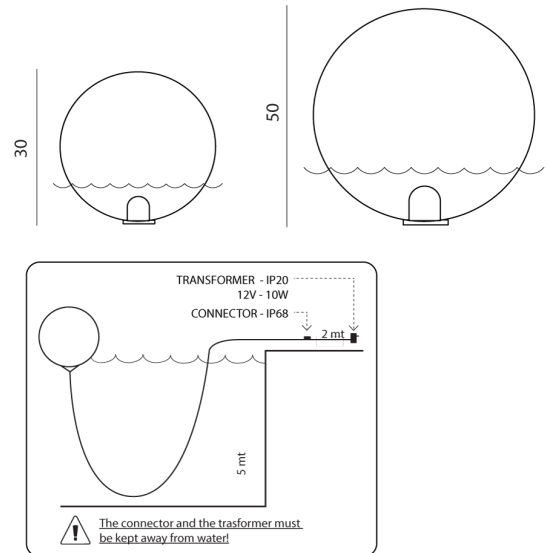

## Acquaglobo Floating Lamp

by Slide Studio

Acquaglobo is a family of floating spherical lamps which bring a magical atmosphere to water features. Made of lightweight polyethylene with an IP68 rating, Acquaglobo gracefully floats on the waters surface, gently illuminating indoor or outdoor spaces. Acquaglobo connects to a 30W transformer (sold separately) via a transparent waterproof cable. Available in 30cm or 60cm size (more sizes available on request). Transformer sold separately. **SAFETY NOTE:** Connector and transformer must be kept away from water.

<b>Designer</b>	Slide Studio
<b>Supplier</b>	Slide
<b>Country</b>	Italy
<b>SKU</b>	SLD ACQUAGLOBO/50/12V/GLOSS WHITE
<b>Size</b>	50cm

### Product Dimensions

<b>Weight</b>	4kg	<b>Materials</b>	Polyethylene	<b>Source</b>	1 x G4 1.5W (Max)
<b>IP Rating</b>	IP68	<b>Notes</b>	Transformer sold separately. <b>SAFETY NOTE:</b> Connector and transformer must be kept away from water.		