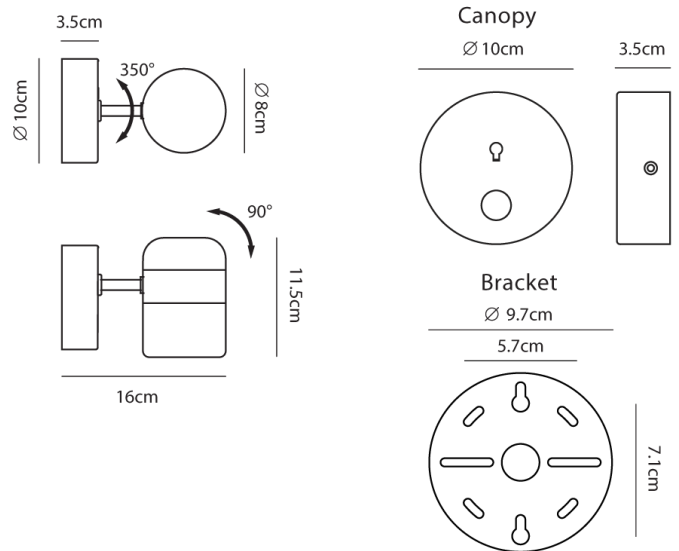

SE A/LING/WHITE/GOLD

Ling Wall Light

by Hui Lun Li

The Ling Wall Light is inspired by the iconic patterned metal-fences which were constructed around balconies and windows in early Taiwan. Interior reflectors soften the embedded LED light source for ambient illumination, with built-in touch dimmer and adjustable shade for added versatility. Available in black or white finish with sandy gold metal and frosted white glass.

Designer	Hui Lun Li
Supplier	Seed Design
Country	Taiwan
SKU	SE A/LING/WHITE/GOLD
Finish	White & Sand Gold

Product Dimensions

Weight	1.2kg	Materials	Frosted glass, steel	Source	6W LED
Colour Temp	3000K	Output	280lm	CRI	90
Dimming	Touch dimmer				