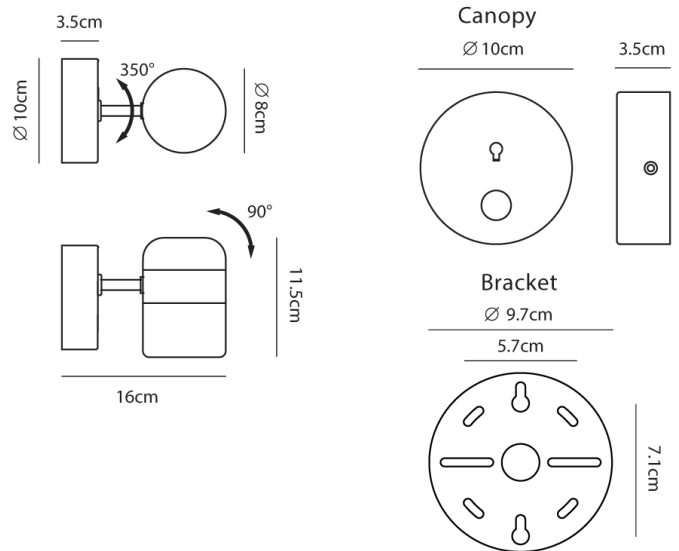

SE A/LING/WHITE/GOLD

Ling Wall Light

by Hui Lun Li

The Ling Wall Light is inspired by the iconic patterned metal-fences which were constructed around balconies and windows in early Taiwan. Interior reflectors soften the embedded LED light source for ambient illumination, with built-in touch dimmer and adjustable shade for added versatility. Available in black or white finish with sandy gold metal and frosted white glass.

| | |
|-----------------|----------------------|
| Designer | Hui Lun Li |
| Supplier | Seed Design |
| Country | Taiwan |
| SKU | SE A/LING/WHITE/GOLD |
| Finish | White & Sand Gold |

Product Dimensions

| | | | | | |
|--------------------|--------------|------------------|----------------------|---------------|--------|
| Weight | 1.2kg | Materials | Frosted glass, steel | Source | 6W LED |
| Colour Temp | 3000K | Output | 280lm | CRI | 90 |
| Dimming | Touch dimmer | | | | |