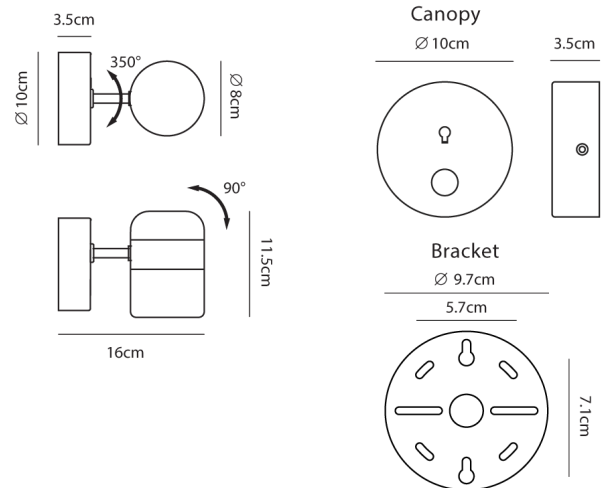

# Ling Wall Light

by Hui Lun Li

The Ling Wall Light is inspired by the iconic patterned metal-fences which were constructed around balconies and windows in early Taiwan. Interior reflectors soften the embedded LED light source for ambient illumination, with built-in touch dimmer and adjustable shade for added versatility. Available in black or white finish with sandy gold metal and frosted white glass.

### Product Dimensions

<b>Weight</b>	1.2kg
<b>Colour Temp</b>	3000K
<b>Dimming</b>	Touch dimmer

<b>Materials</b>	Frosted glass, steel
<b>Output</b>	280lm

<b>Source</b>	6W LED
<b>CRI</b>	90