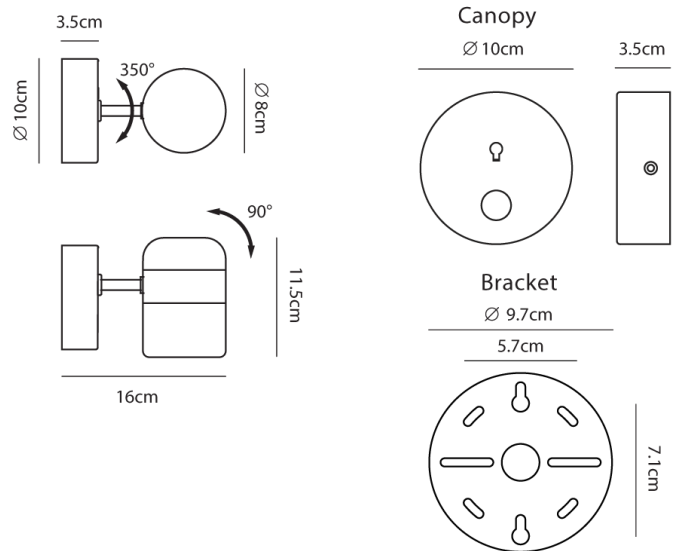

SE A/LING/WHITE/GOLD

Ling Wall Light

by Hui Lun Li

The Ling Wall Light is inspired by the iconic patterned metal-fences which were constructed around balconies and windows in early Taiwan. Interior reflectors soften the embedded LED light source for ambient illumination, with built-in touch dimmer and adjustable shade for added versatility. Available in black or white finish with sandy gold metal and frosted white glass.

Designer	Hui Lun Li
Supplier	Seed Design
Country	Taiwan
SKU	SE A/LING/WHITE/GOLD
Finish	White & Sand Gold

Product Dimensions

Weight	1.2kg
Colour Temp	3000K
Dimming	Touch dimmer

Materials	Frosted glass, steel
Output	280lm