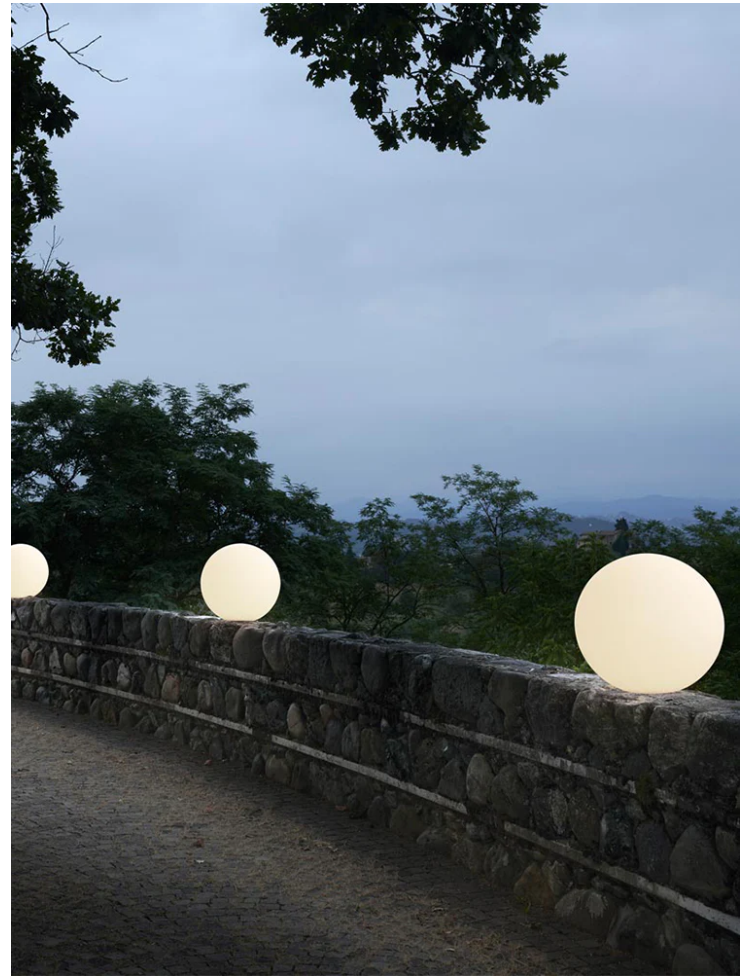

Globo Outdoor Table Lamp

by Slide Studio

The simplicity of a luminous globe can create an elegant atmosphere in indoor and outdoor settings. The Globo outdoor table lamp is realized in polyethylene through rotational moulding technology. Its simple spherical shape, soft light and IP55 rating makes the Globo outdoor ideal for gardens and terraces. Earth spike accessory available on request.

Designer	Slide Studio
Supplier	SLIDE srl
Country	Italy
SKU	SLD LT/GLOBO/40/OUT/MATT WHITE
Size	40cm

Product Dimensions

Weight	2kg
IP Rating	IP55

Materials	Polyethylene
Notes	Earth spike accessory available on request