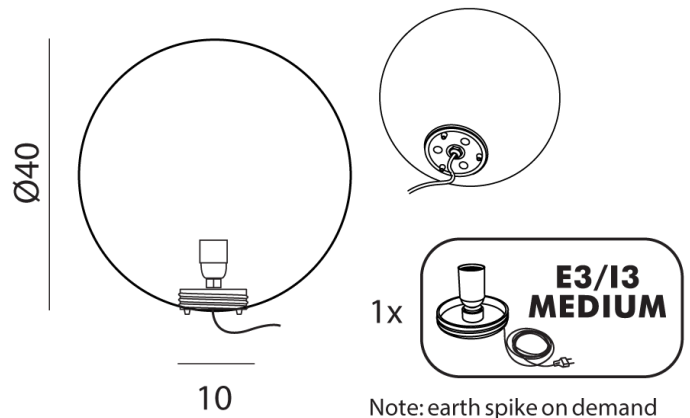

Globo Outdoor Table Lamp

by Slide Studio

The simplicity of a luminous globe can create an elegant atmosphere in indoor and outdoor settings. The Globo outdoor table lamp is realized in polyethylene through rotational moulding technology. Its simple spherical shape, soft light and IP55 rating makes the Globo outdoor ideal for gardens and terraces. Earth spike accessory available on request.

Designer	Slide Studio
Supplier	SLIDE srl
Country	Italy
SKU	SLD LT/GLOBO/40/OUT/MATT WHITE
Size	40cm

Product Dimensions

Weight	2kg
IP Rating	IP55

Materials	Polyethylene
Notes	Earth spike accessory available on request

Source	1 x E27 15W (Max)
---------------	-------------------