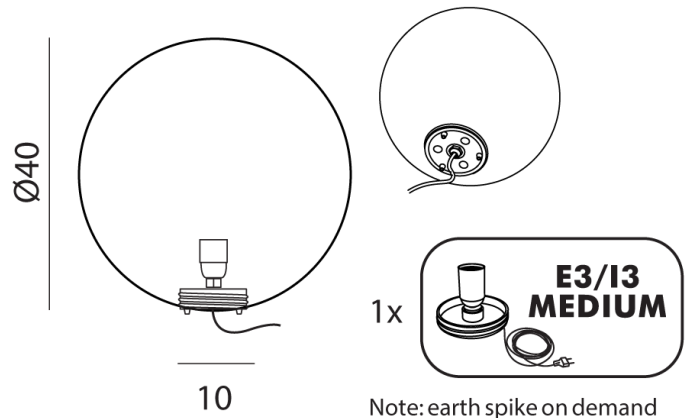

SLD LT/GLOBO/40/OUT/MATT WHITE

Globo Outdoor Table Lamp

by Slide Studio

The simplicity of a luminous globe can create an elegant atmosphere in indoor and outdoor settings. The Globo outdoor table lamp is realized in polyethylene through rotational moulding technology. Its simple spherical shape, soft light and IP55 rating makes the Globo outdoor ideal for gardens and terraces. Earth spike accessory available on request.

Designer	Slide Studio
Supplier	Slide
Country	Italy
SKU	SLD LT/GLOBO/40/OUT/MATT WHITE
Size	40cm

Product Dimensions

Weight	2kg	Materials	Polyethylene	Source	1 x E27 15W (Max)
IP Rating	IP55	Notes	Earth spike accessory available on request		