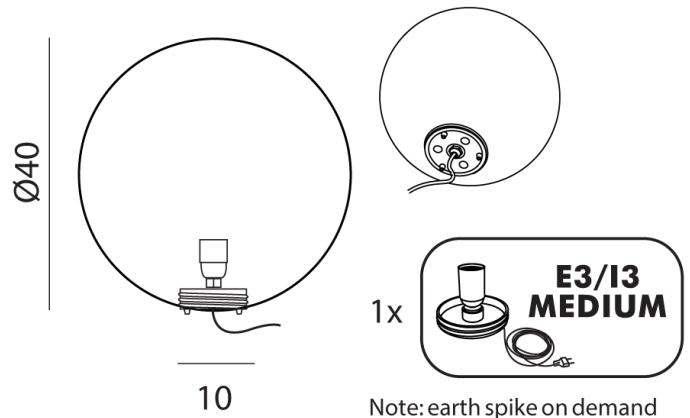

## Globo Outdoor Table Lamp

by Slide Studio

The simplicity of a luminous globe can create an elegant atmosphere in indoor and outdoor settings. The Globo outdoor table lamp is realized in polyethylene through rotational moulding technology. Its simple spherical shape, soft light and IP55 rating makes the Globo outdoor ideal for gardens and terraces. Earth spike accessory available on request.

<b>Designer</b>	Slide Studio
<b>Supplier</b>	Slide
<b>Country</b>	Italy
<b>SKU</b>	SLD LT/GLOBO/40/OUT/MATT WHITE
<b>Size</b>	40cm

### Product Dimensions

<b>Weight</b>	2kg	<b>Materials</b>	Polyethylene	<b>Source</b>	1 x E27 15W (Max)
<b>IP Rating</b>	IP55	<b>Notes</b>	Earth spike accessory available on request		