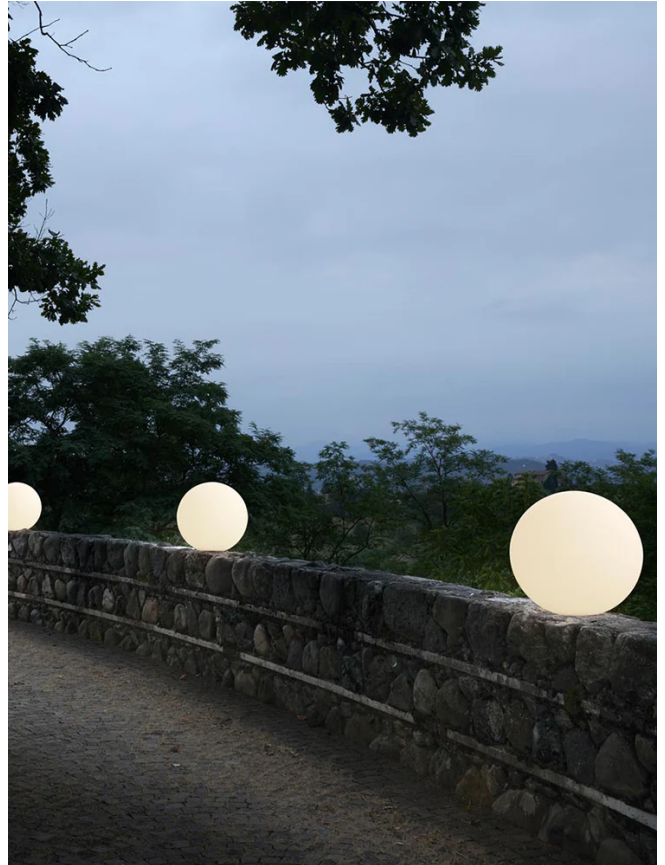

SLD LT/GLOBO/40/OUT/MATT WHITE

Globo Outdoor Table Lamp

by Slide Studio

The simplicity of a luminous globe can create an elegant atmosphere in indoor and outdoor settings. The Globo outdoor table lamp is realized in polyethylene through rotational moulding technology. Its simple spherical shape, soft light and IP55 rating makes the Globo outdoor ideal for gardens and terraces. Earth spike accessory available on request.

Designer	Slide Studio
Supplier	Slide
Country	Italy
SKU	SLD LT/GLOBO/40/OUT/MATT WHITE
Size	40cm

Product Dimensions

Weight	2kg	Materials	Polyethylene	Source	1 x E27 15W (Max)
IP Rating	IP55	Notes	Earth spike accessory available on request		