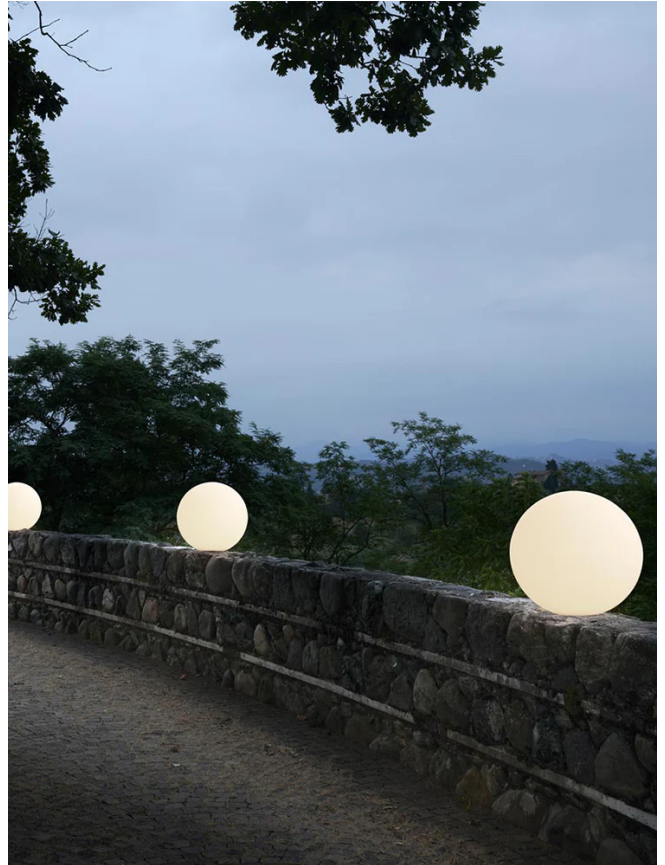

SLD LT/GLOBO/40/OUT/MATT WHITE

Globo Outdoor Table Lamp

by Slide Studio

The simplicity of a luminous globe can create an elegant atmosphere in indoor and outdoor settings. The Globo outdoor table lamp is realized in polyethylene through rotational moulding technology. Its simple spherical shape, soft light and IP55 rating makes the Globo outdoor ideal for gardens and terraces. Earth spike accessory available on request.

**Designer** Slide Studio**Supplier** Slide**Country** Italy**SKU** SLD LT/GLOBO/40/OUT/MATT WHITE**Size** 40cm

Product Dimensions

**Weight** 2kg**Materials** Polyethylene**Source** 1 x E27 15W (Max)**IP Rating** IP55**Notes** Earth spike accessory available on request