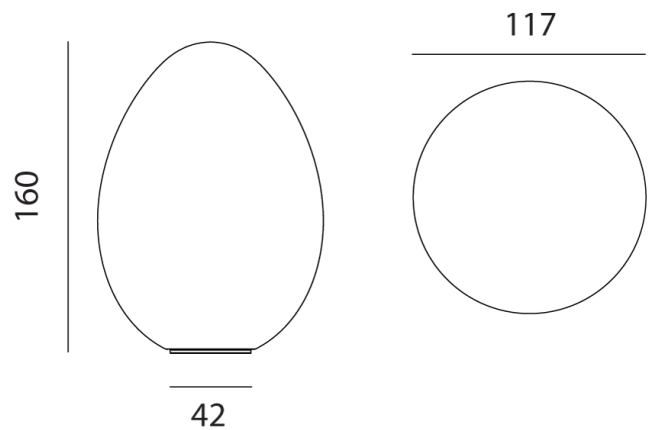

<b>Designer</b>	Slide Studio
<b>Supplier</b>	Slide
<b>Country</b>	Italy
<b>SKU</b>	SLD PT/DINO/160/IN/MATT WHITE
<b>Size</b>	160cm

### Product Dimensions

<b>Weight</b>	25kg	<b>Materials</b>	Polyethylene	<b>Source</b>	1 x E27 65W (Max)
<b>IP Rating</b>	IP20	<b>Notes</b>	This item is oversized and exceeds the width of a standard door frame (820mm). Please review dimensions to ensure the item can be placed within the intended location.		