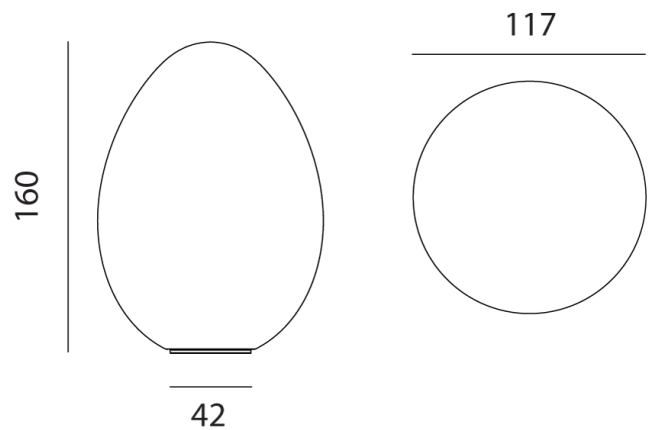

Product Dimensions

Weight	25kg	Materials	Polyethylene	Source	1 x E27 65W (Max)
IP Rating	IP20	Notes	This item is oversized and exceeds the width of a standard door frame (820mm). Please review dimensions to ensure the item can be placed within the intended location.