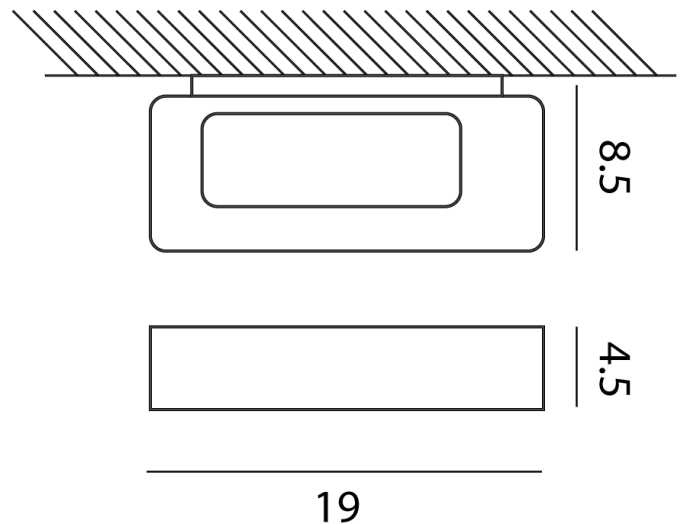

## Lingotto Wall Light

by Marco Pagnoncelli

The stylish and sophisticated Lingotto wall light by Icone Luce provides indirect light upwards and downwards. Extruded aluminium construction available in white finish. Made in Italy.

<b>Designer</b>	Marco Pagnoncelli
<b>Supplier</b>	Icone
<b>Country</b>	Italy
<b>SKU</b>	IC A/LINGOTTO/1/WH
<b>Finish</b>	White

Product Dimensions

<b>Materials</b>	Aluminium	<b>Source</b>	14W LED	<b>Colour Temp</b>	2700K
<b>Output</b>	1100lm	<b>CRI</b>	90	<b>Emission</b>	Up + down
<b>Dimming</b>	No				