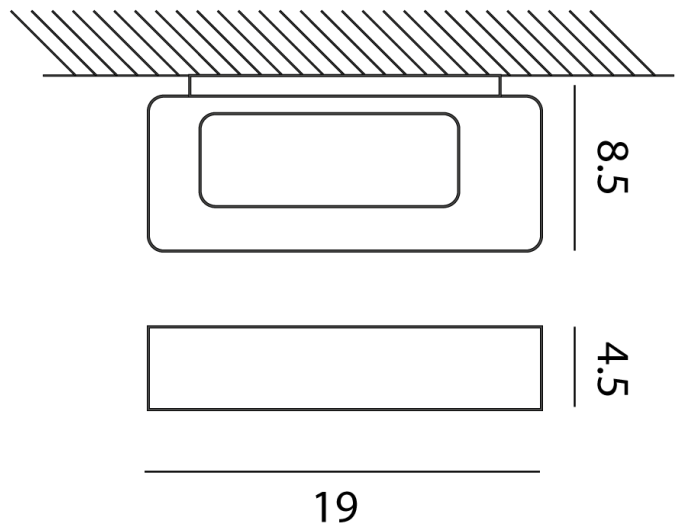

IC A/LINGOTTO/1/WH

Lingotto Wall Light

by Marco Pagnoncelli

The stylish and sophisticated Lingotto wall light by Icone Luce provides indirect light upwards and downwards. Extruded aluminium construction available in white finish. Made in Italy.

Designer	Marco Pagnoncelli
Supplier	Icone
Country	Italy
SKU	IC A/LINGOTTO/1/WH
Finish	White

Product Dimensions

Materials	Aluminium	Source	14W LED	Colour Temp	2700K
Output	1100lm	CRI	90	Emission	Up + down
Dimming	No				