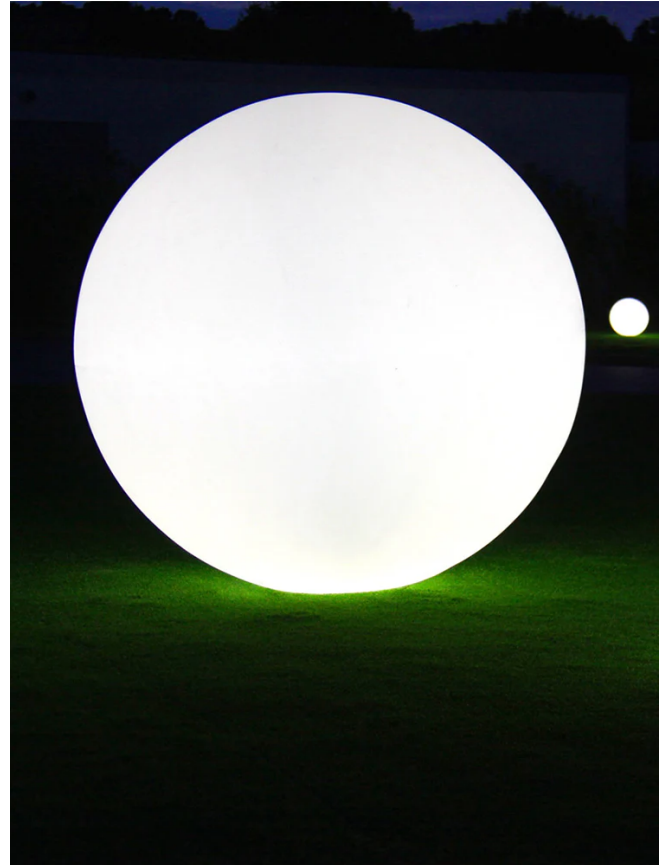

SLD PT/GLOBO/60/OUT/MATT WHITE

Globo Outdoor Floor Lamp

by Slide Studio

The simplicity of a luminous globe can create an elegant atmosphere in indoor and outdoor settings. The Globo family of floor lamps is realized in polyethylene through rotational moulding technology. Its simple spherical shape, soft light and IP55 rating makes the Globo outdoor ideal for gardens and terraces. Earth spike accessory available on request.

Designer	Slide Studio
Supplier	Slide
Country	Italy
SKU	SLD PT/GLOBO/60/OUT/MATT WHITE
Size	60cm

Product Dimensions

Weight	4.7kg	Materials	Polyethylene	Source	1 x E27 15W (Max)
IP Rating	IP55	Notes	Earth spike accessory available on request		