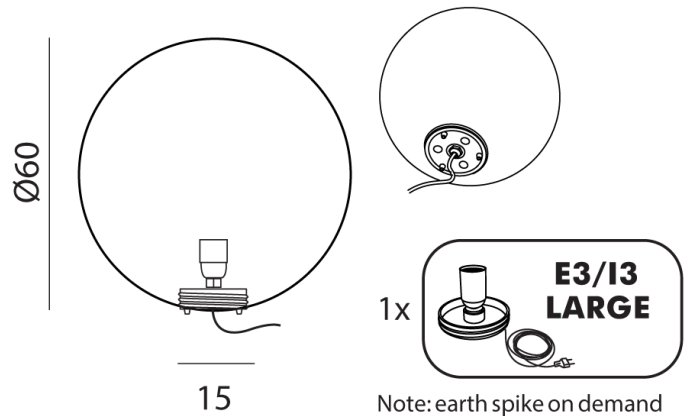

SLD PT/GLOBO/60/OUT/MATT WHITE

Globo Outdoor Floor Lamp

by Slide Studio

The simplicity of a luminous globe can create an elegant atmosphere in indoor and outdoor settings. The Globo family of floor lamps is realized in polyethylene through rotational moulding technology. Its simple spherical shape, soft light and IP55 rating makes the Globo outdoor ideal for gardens and terraces. Earth spike accessory available on request.

Designer	Slide Studio
Supplier	Slide
Country	Italy
SKU	SLD PT/GLOBO/60/OUT/MATT WHITE
Size	60cm

Product Dimensions

Weight	4.7kg	Materials	Polyethylene	Source	1 x E27 15W (Max)
IP Rating	IP55	Notes	Earth spike accessory available on request		