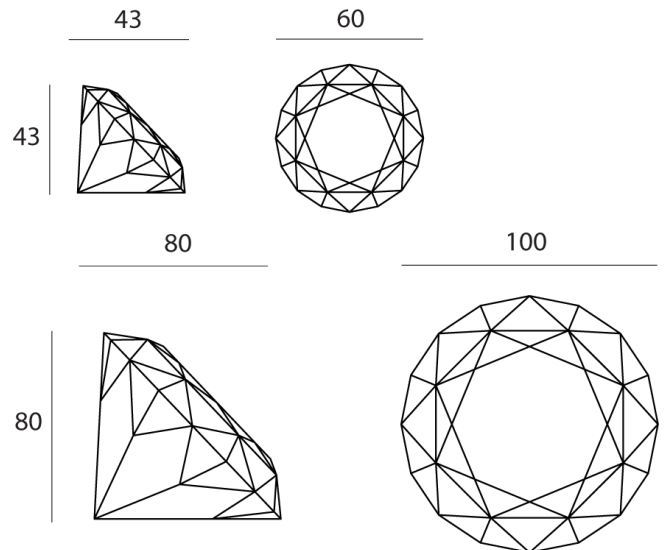

Product Dimensions

Weight	3kg	Materials	Polyethylene	Source	1 x E27 15W (Max)
IP Rating	IP55