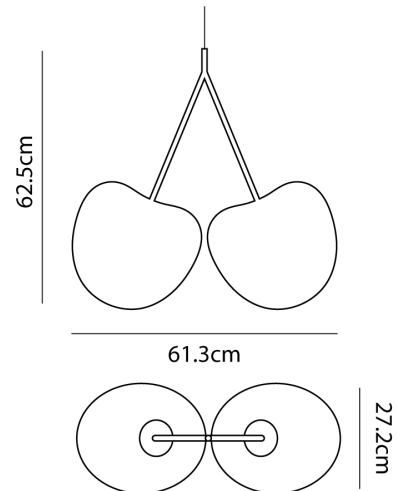

Cherry Lamp Metal Finish

by Nika Zupanc

Metal-finished for extra glam, Cherry by Nika Zupanc is a polycarbonate suspended ceiling lamp with a semi-diffused LED emission. Voluptuous, fleshy and captivating, Cherry boasts a playful form which will enhance any contemporary space. Available in metallic gold or silver finish. Made in Italy.

Designer	Nika Zupanc
Supplier	Qeeboo
Country	Italy
SKU	QBO CHERRY LAMP/SILVER
Finish	Silver

Product Dimensions

Weight	2kg	Materials	Polycarbonate	Source	2 x E27 PAR 30 18W LED (Max)
---------------	-----	------------------	---------------	---------------	------------------------------