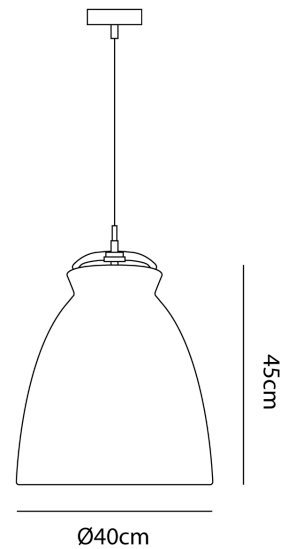

SE S/SIDRA/BK

Sidra Pendant

by

The Sidra Pendant features a minimalist modern design for contemporary spaces. An adjustable claw at the end of the drop cord makes for easy installation. The claw also assists in maintaining stability and symmetry while the pendant is mounted. Available in gloss black.

Supplier	Seed Design
Country	Taiwan
SKU	SE S/SIDRA/BK
Finish	Black

Product Dimensions

Source	1 x E27 100W
---------------	--------------

Dimming	Dependent on globe
----------------	--------------------