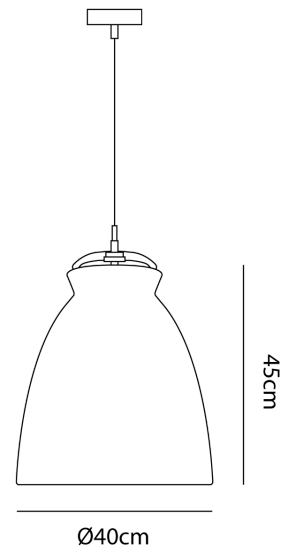

SE S/SIDRA/BK

Sidra Pendant

by

The Sidra Pendant features a minimalist modern design for contemporary spaces. An adjustable claw at the end of the drop cord makes for easy installation. The claw also assists in maintaining stability and symmetry while the pendant is mounted. Available in gloss black.

Supplier	Seed Design
Country	Taiwan
SKU	SE S/SIDRA/BK
Finish	Black

Product Dimensions

Source 1 x E27 100W

Dimming Dependent on globe