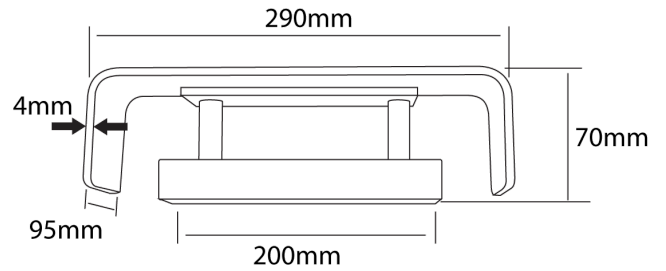

## Brooks Wall Light

by

Brooks is a wall mounted light fixture with a clean modern design. Made of aluminium and equipped with a 12W LED with indirect illumination. Dimmable. Shade available in black or white finish with white mounting bracket. French designed.

<b>Supplier</b>	Studio Italia
<b>Country</b>	China
<b>SKU</b>	SI A/BROOKS/12W/BLACK
<b>Finish</b>	Black

Product Dimensions

<b>Materials</b>	Aluminium + Steel	<b>Source</b>	12W LED	<b>Colour Temp</b>	3000K
<b>Output</b>	880lm	<b>CRI</b>	90	<b>Emission</b>	Indirect
<b>Dimming</b>	PHASE	<b>Notes</b>	Black finish on shade exterior, white finish on shade interior		