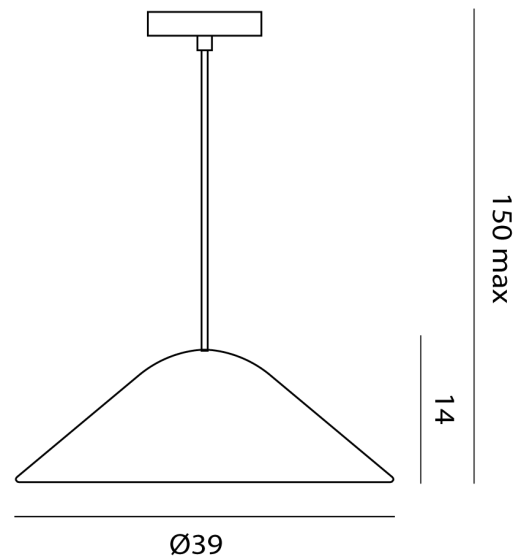

SE S/DAMO/BLACK

Damo Pendant

by Chao-Cheng Chen

A legendary wise man named Bodhidharma embarked on a nine year quest to uncover the truth to Buddhism. He was so strong-minded that nothing could challenge his determination. In reverence to the legendary sage, SEED Design demonstrate his dynamic spirit and unwavering attitude in the DAMO pendant. DAMO not only creates a sense of serenity, it also instills utmost vitality through its brightness, clarifying your innermost thoughts when needed.

Designer	Chao-Cheng Chen
Supplier	Seed Design
Country	Taiwan
SKU	SE S/DAMO/BLACK
Finish	Black

Product Dimensions

Materials	Glass	Source	2 x E27 40W (Max)	Dimming	Dependent on globe
------------------	-------	---------------	-------------------	----------------	--------------------