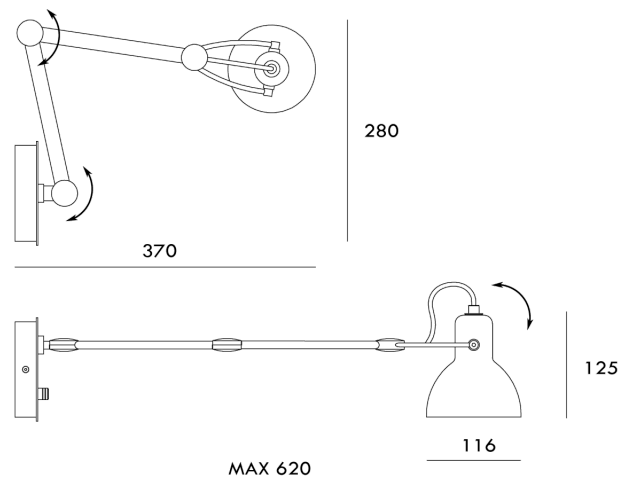

Laito Mini Wall Lamp

by Chao-Cheng Chen

The Laito mini wall lamp inherits the classic streamlined look and flexible functionality of its larger counterparts. An adjustable arm and shade allows the wall mounted lamp to be perfectly positioned for any lighting need. As with the rest of the Laito collection, aesthetic is never compromised by function. Available with black glass shade with matt brass arm and black mounting plate.

Designer	Chao-Cheng Chen
Supplier	Seed Design
Country	Taiwan
SKU	SE A/LAITO/MIN/BR/BK
Finish	Black

Product Dimensions

Materials	Glass	Source	1 x E14 40W (Max)	Dimming	Dependent on globe
Notes	Switch on mounting plate				