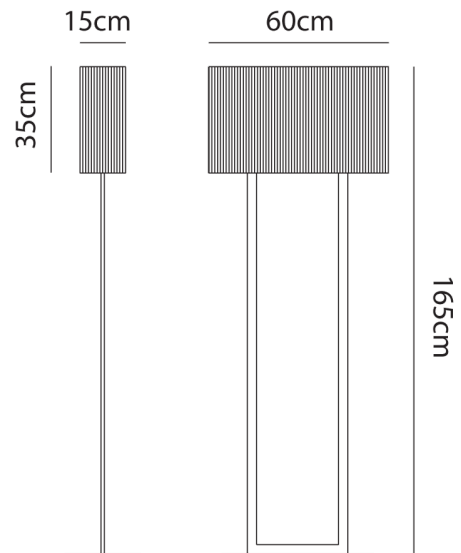

Designer	Manuel & Vanessa Vivian
Supplier	Axo Light
Country	Italy
SKU	AX PT/CLAVI/WH
Finish	White

Product Dimensions

Weight	16kg
IP Rating	IP20

Materials	Hand-made silken thread shade, metal frame
Dimming	Dependent on globe

Source	2 x E27 60W
---------------	-------------