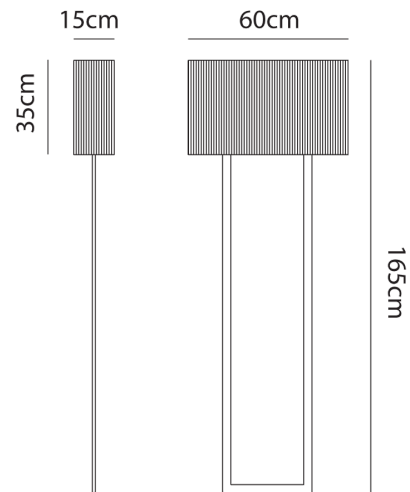

### Product Dimensions

<b>Weight</b>	16kg
<b>IP Rating</b>	IP20

<b>Materials</b>	Hand-made silken thread shade, metal frame
<b>Dimming</b>	Dependent on globe

<b>Source</b>	2 x E27 60W
---------------	-------------