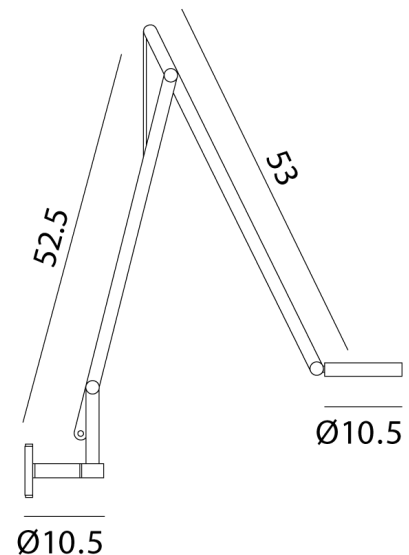

RO A/STRING/W1/9W/WHITE

## String W1 Wall Lamp - White

by Dante Donegani and Giovanni Lauda

The String W1 Wall light is part of the String collection by Rotaliana. The adjustable head made with moulded plastic is easily handled and offers flexibility in positioning the direction of the light beam. The structure of the two arms is made of extruded aluminum. The movement is balanced by the elastic cable, sheathed in synthetic coloured fabric. The String also features a push sensitive dimmer that controls the light source. Includes silver, black and orange cables which are easily interchangeable for different looks.

<b>Designer</b>	Dante Donegani and Giovanni Lauda
<b>Supplier</b>	Rotaliana
<b>Country</b>	Italy
<b>SKU</b>	RO A/STRING/W1/9W/WHITE
<b>Finish</b>	White

Product Dimensions

<b>Weight</b>	1.82kg	<b>Materials</b>	Aluminium	<b>Source</b>	9W LED
<b>Colour Temp</b>	2700K	<b>Output</b>	700lm	<b>CRI</b>	90
<b>IP Rating</b>	IP20	<b>Dimming</b>	Push button dimmer	<b>Notes</b>	Fitting includes flex cord and wall plug