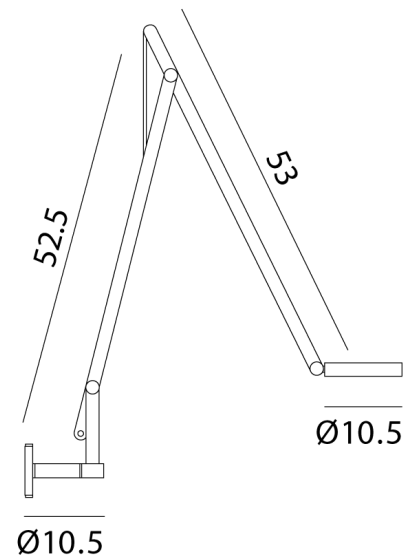

RO A/STRING/W1/9W/SILVER

String W1 Wall Lamp

by Dante Donegani and Giovanni Lauda

The String W1 Wall light is part of the String collection by Rotaliana. The adjustable head made with moulded plastic is easily handled and offers flexibility in positioning the direction of the light beam. The structure of the two arms is made of extruded aluminum. The movement is balanced by the elastic cable, sheathed in synthetic coloured fabric. The String also features a push sensitive dimmer that controls the light source. String W1 is available in white, black, bronze, champagne, graphite or silver finish. Each light includes silver, black and orange cables which are easily interchangeable for different looks.

Designer	Dante Donegani and Giovanni Lauda
Supplier	Rotaliana
Country	Italy
SKU	RO A/STRING/W1/9W/SILVER
Finish	Silver

Product Dimensions

Weight	1.82kg	Materials	Aluminium	Source	9W LED
Colour Temp	2700K	Output	700lm	CRI	90
IP Rating	IP20	Dimming	Push button dimmer	Notes	Fitting includes flex cord and wall plug