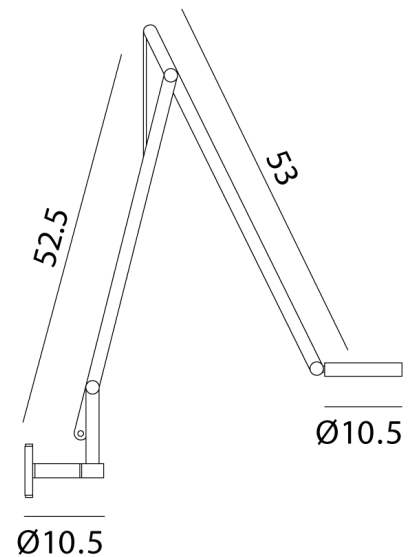

RO A/STRING/W1/9W/SILVER

String W1 Wall Lamp

by Dante Donegani and Giovanni Lauda

The String W1 Wall light is part of the String collection by Rotaliana. The adjustable head made with moulded plastic is easily handled and offers flexibility in positioning the direction of the light beam. The structure of the two arms is made of extruded aluminum. The movement is balanced by the elastic cable, sheathed in synthetic coloured fabric. The String also features a push sensitive dimmer that controls the light source. String W1 is available in white, black, bronze, champagne, graphite or silver finish. Each light includes silver, black and orange cables which are easily interchangeable for different looks.

Designer	Dante Donegani and Giovanni Lauda
Supplier	Rotaliana
Country	Italy
SKU	RO A/STRING/W1/9W/SILVER
Finish	Silver

Product Dimensions

Weight	1.82kg	Materials	Aluminium	Source	9W LED
Colour Temp	2700K	Output	700lm	CRI	90
IP Rating	IP20	Dimming	Push button dimmer	Notes	Fitting includes flex cord and wall plug