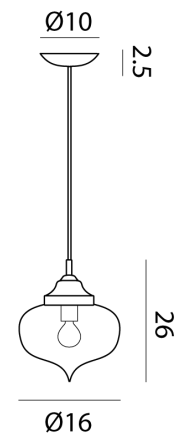

CT S/ARABESQUE/ST/AM

Arabesque Pendant

by

Arabesque is a collection of mouth blown glass pendant lights from Cangini & Tucci. The Arabesque come in a variety of sizes and colours, with smooth or ribbed finish. These different combinations suit a variety of interior styles and are beautiful when clustered together, creating a striking impression.

Supplier	Cangini & Tucci
Country	Italy
SKU	CT S/ARABESQUE/ST/AM
Finish	Amber
Surface	Ribbed
Size	Small

Product Dimensions

Weight	0.6kg
IP Rating	IP20

Materials	Blown Glass
Dimming	Dependent on globe

Source	1 x E14 60W (Max)
---------------	-------------------