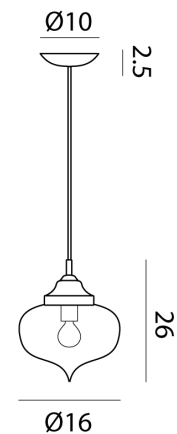

Supplier	Cangini & Tucci
Country	Italy
SKU	CT S/ARABESQUE/SKYBLUE
Finish	Sky Blue
Surface	Smooth
Size	Small

Product Dimensions

Weight	0.6kg
IP Rating	IP20

Materials	Blown Glass
Dimming	Dependent on globe

Source	1 x E14 60W (Max)
---------------	-------------------