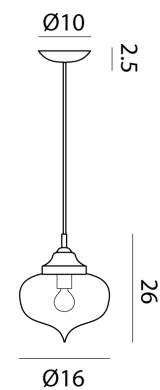

Supplier	Cangiini & Tucci
Country	Italy
SKU	CT S/ARABESQUE/SKYBLUE
Finish	Sky Blue
Surface	Smooth
Size	Small

### Product Dimensions

Weight	0.6kg
IP Rating	IP20

Materials	Blown Glass
Dimming	Dependent on globe

Source	1 x E14 60W (Max)
--------	-------------------