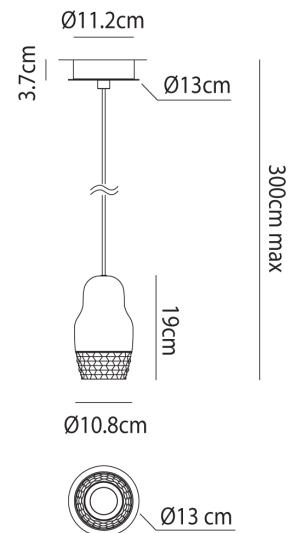

AX S/FEDORA/CH

Fedora Suspension Light

by Dima Loginoff

Contemporary and traditional design is combined in the Fedora Suspension Light. Inspired by the Russian matryoshka doll, the transparent geometric detailed glass diffuser is complemented by polished aluminium, exuding elegance within a space. Each pendant light takes 1 x GU10 LED, making it an excellent choice for hospitality and retail applications as well as domestic. Fedora is available in a variety of formations in bronze, chrome or rose gold finish. Design by Dima Loginoff.

Designer	Dima Loginoff
Supplier	Axo Light
Country	Italy
SKU	AX S/FEDORA/CH
Finish	Chrome
Size	Single

Product Dimensions

Weight	1.3kg
IP Rating	IP20

Materials	Aluminium
Dimming	Dependent on globe

Source	1 x GU10 7.5W (Max)
---------------	---------------------