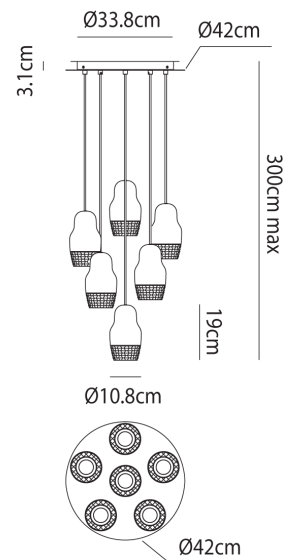

AX S/FEDORA/6/CH

Fedora Suspension Light

by Dima Loginoff

Contemporary and traditional design is combined in the Fedora Suspension Light. Inspired by the Russian matryoshka doll, the transparent geometric detailed glass diffuser is complemented by polished aluminium, exuding elegance within a space. Each pendant light takes 1 x GU10 LED, making it an excellent choice for hospitality and retail applications as well as domestic. Fedora is available in a variety of formations in bronze, chrome or rose gold finish. Design by Dima Loginoff.

Designer	Dima Loginoff
Supplier	Axo Light
Country	Italy
SKU	AX S/FEDORA/6/CH
Finish	Chrome
Size	6 Light

Product Dimensions

Weight	8.9kg
IP Rating	IP20

Materials	Aluminium
Dimming	Dependent on globe

Source	6 x GU10 7.5W (Max)
---------------	---------------------