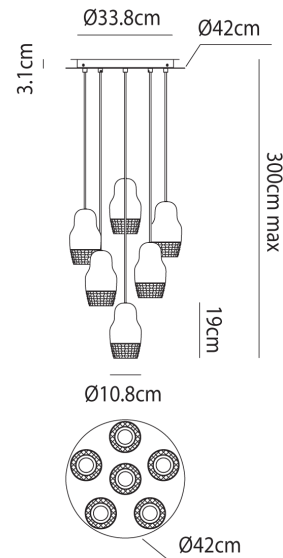

AX S/FEDORA/6/CH

Fedora Suspension Light

by Dima Loginoff

Contemporary and traditional design is combined in the Fedora Suspension Light. Inspired by the Russian matryoshka doll, the transparent geometric detailed glass diffuser is complemented by polished aluminium, exuding elegance within a space. Each pendant light takes 1 x GU10 LED, making it an excellent choice for hospitality and retail applications as well as domestic. Fedora is available in a variety of formations in bronze, chrome or rose gold finish. Design by Dima Loginoff.

Designer	Dima Loginoff
Supplier	Axo Light
Country	Italy
SKU	AX S/FEDORA/6/CH
Finish	Chrome
Size	6 Light

Product Dimensions

Weight	8.9kg
IP Rating	IP20

Materials	Aluminium
Dimming	Dependent on globe

Source	6 x GU10 7.5W (Max)
---------------	---------------------