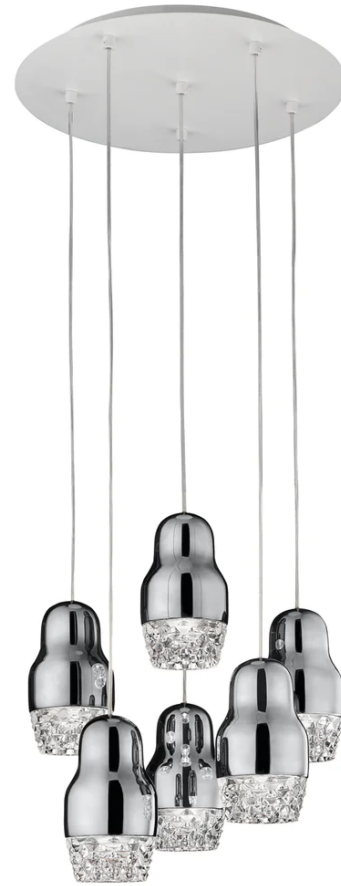

Fedora Suspension Light

by Dima Loginoff

Contemporary and traditional design is combined in the Fedora Suspension Light. Inspired by the Russian matryoshka doll, the transparent geometric detailed glass diffuser is complemented by polished aluminium, exuding elegance within a space. Each pendant light takes 1 x GU10 LED, making it an excellent choice for hospitality and retail applications as well as domestic. Fedora is available in a variety of formations in bronze, chrome or rose gold finish. Design by Dima Loginoff.

Designer	Dima Loginoff
Supplier	Axo Light
Country	Italy
SKU	AX S/FEDORA/6/CH
Finish	Chrome
Size	6 Light

Product Dimensions

Weight	8.9kg
IP Rating	IP20

Materials	Aluminium
Dimming	Dependent on globe

Source	6 x GU10 7.5W (Max)
---------------	---------------------