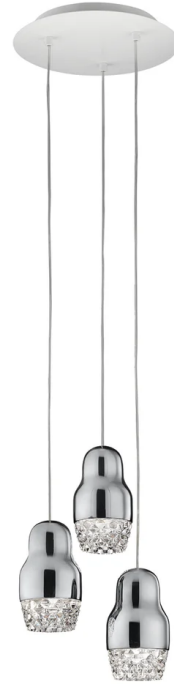

AX S/FEDORA/6/CH

## Fedora Suspension Light

by Dima Loginoff

Contemporary and traditional design is combined in the Fedora Suspension Light. Inspired by the Russian matryoshka doll, the transparent geometric detailed glass diffuser is complemented by polished aluminium, exuding elegance within a space. Each pendant light takes 1 x GU10 LED, making it an excellent choice for hospitality and retail applications as well as domestic. Fedora is available in a variety of formations in bronze, chrome or rose gold finish. Design by Dima Loginoff.

### Product Dimensions

**Designer** Dima Loginoff

**Supplier** Axo Light

**Country** Italy

**SKU** AX S/FEDORA/6/CH

**Finish** Chrome

**Size** 6 Light

**Weight** 8.9kg

**Materials** Aluminium

**Source** 6 x GU10 7.5W (Max)

**IP Rating** IP20

**Dimming** Dependent on globe