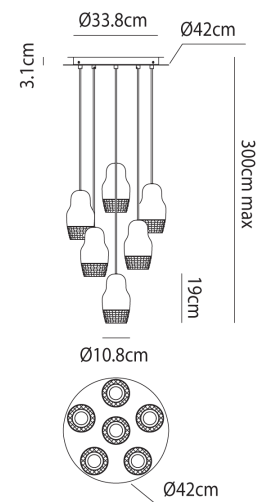

Fedora Suspension Light

by Dima Loginoff

Contemporary and traditional design is combined in the Fedora Suspension Light. Inspired by the Russian matryoshka doll, the transparent geometric detailed glass diffuser is complemented by polished aluminium, exuding elegance within a space. Each pendant light takes 1 x GU10 LED, making it an excellent choice for hospitality and retail applications as well as domestic. Fedora is available in a variety of formations in bronze, chrome or rose gold finish. Design by Dima Loginoff.

Designer	Dima Loginoff
Supplier	Axo Light
Country	Italy
SKU	AX S/FEDORA/6/CH
Finish	Chrome
Size	6 Light

Product Dimensions

Weight	8.9kg
IP Rating	IP20

Materials	Aluminium
Dimming	Dependent on globe

Source	6 x GU10 7.5W (Max)
---------------	---------------------