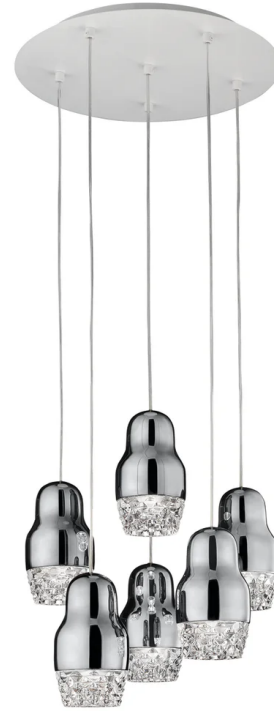

AX S/FEDORA/6/CH

Fedora Suspension Light

by Dima Loginoff

Contemporary and traditional design is combined in the Fedora Suspension Light. Inspired by the Russian matryoshka doll, the transparent geometric detailed glass diffuser is complemented by polished aluminium, exuding elegance within a space. Each pendant light takes 1 x GU10 LED, making it an excellent choice for hospitality and retail applications as well as domestic. Fedora is available in a variety of formations in bronze, chrome or rose gold finish. Design by Dima Loginoff.

Designer	Dima Loginoff
Supplier	Axo Light
Country	Italy
SKU	AX S/FEDORA/6/CH
Finish	Chrome
Size	6 Light

Product Dimensions

Weight	8.9kg
IP Rating	IP20

Materials	Aluminium
Dimming	Dependent on globe

Source	6 x GU10 7.5W (Max)
---------------	---------------------