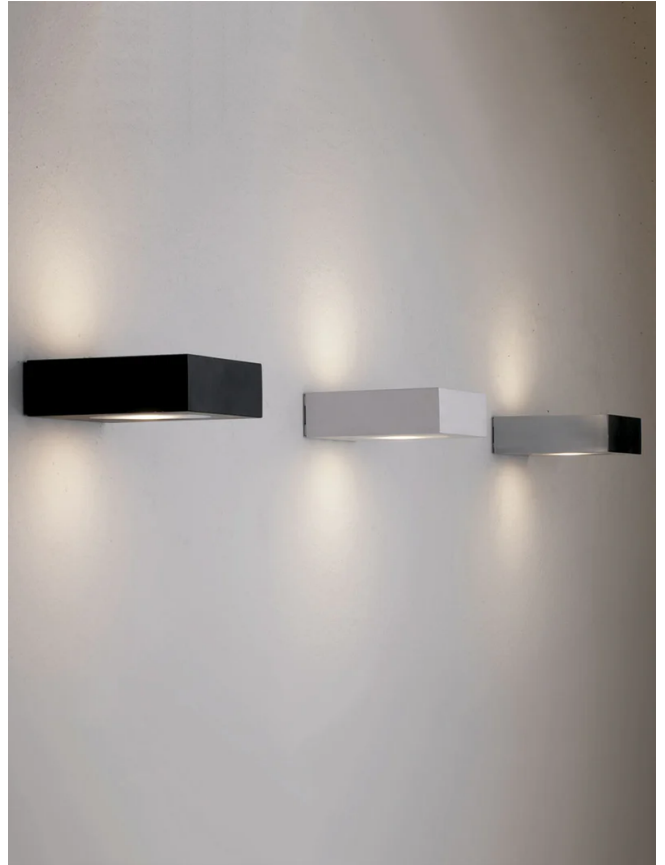

NE A/FIX/LED/DBL/WHITE

## Fix Wall Light

by

Fix is an LED all light in die-cast aluminium with a minimalist design. Available with double up and down emission with indirect and diffused light in 100 or 180 degree beam. Dimmable TRIAC. Available in painted white, black and gold, burnished gold.

<b>Supplier</b>	Nemo
<b>Country</b>	Italy
<b>SKU</b>	NE A/FIX/LED/DBL/WHITE
<b>Finish</b>	White
<b>Version</b>	180 degree beam

### Product Dimensions

<b>Materials</b>	Aluminium
<b>Output</b>	2x380lm
<b>IP Rating</b>	IP20

<b>Source</b>	2 x 6W LED
<b>CRI</b>	85
<b>Dimming</b>	TRIAC

<b>Colour Temp</b>	2700K
<b>Emission</b>	up+down, 180 degree beam