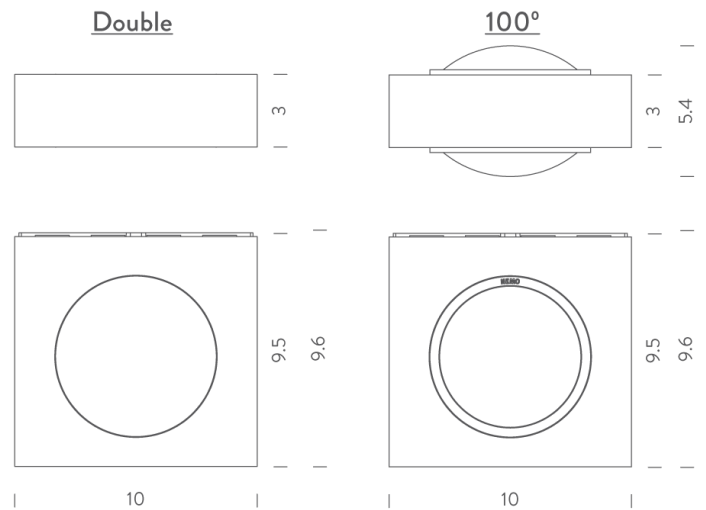

NE A/FIX/LED/DBL/WHITE

Fix Wall Light

by

Fix is an LED all light in die-cast aluminium with a minimalist design. Available with double up and down emission with indirect and diffused light in 100 or 180 degree beam. Dimmable TRIAC. Available in painted white, black and gold, burnished gold.

Supplier	Nemo
Country	Italy
SKU	NE A/FIX/LED/DBL/WHITE
Finish	White
Version	180 degree beam

Product Dimensions

Materials	Aluminium
Output	2x380lm
IP Rating	IP20

Source	2 x 6W LED
CRI	85
Dimming	TRIAC

Colour Temp	2700K
Emission	up+down, 180 degree beam