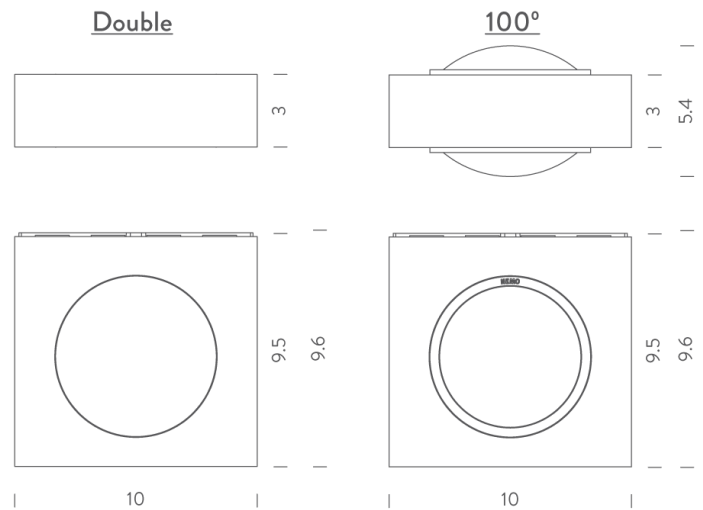

## Fix Wall Light

by

Fix is an LED all light in die-cast aluminium with a minimalist design. Available with double up and down emission with indirect and diffused light in 100 or 180 degree beam. Dimmable TRIAC. Available in painted white, black and gold, burnished gold.

<b>Supplier</b>	Nemo
<b>Country</b>	Italy
<b>SKU</b>	NE A/FIX/LED/DBL/WHITE
<b>Finish</b>	White
<b>Version</b>	180 degree beam

### Product Dimensions

<b>Materials</b>	Aluminium
<b>Output</b>	2x380lm
<b>IP Rating</b>	IP20

<b>Source</b>	2 x 6W LED
<b>CRI</b>	85
<b>Dimming</b>	TRIAC

<b>Colour Temp</b>	2700K
<b>Emission</b>	up+down, 180 degree beam