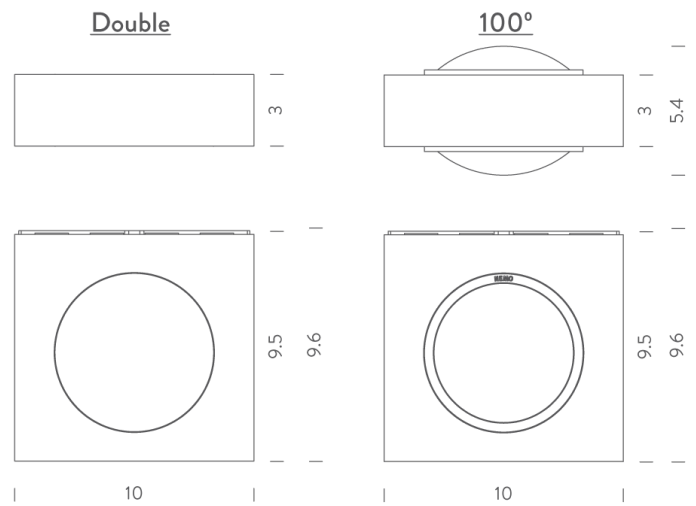

Fix Wall Light

by Nemo

Fix is an LED all light in die-cast aluminium with a minimalist design. Available with double up and down emission with indirect and diffused light in 100 or 180 degree beam. Dimmable TRIAC. Available in painted white, black and gold, burnished gold.

Supplier	Nemo
Country	Italy
SKU	NE A/FIX/LED/DBL/WHITE
Finish	White
Version	180 degree beam

Product Dimensions

Materials	Aluminium
Output	2x380lm
IP Rating	IP20

Source	2 x 6W LED
CRI	85
Dimming	TRIAC

Colour Temp	2700K
Emission	up+down, 180 degree beam