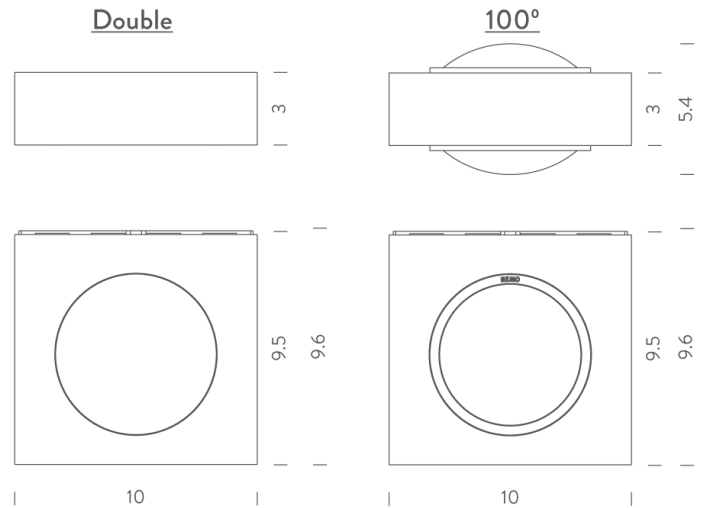

NE A/FIX/LED/DBL/WHITE

Fix Wall Light

by

Fix is an LED all light in die-cast aluminium with a minimalist design. Available with double up and down emission with indirect and diffused light in 100 or 180 degree beam. Dimmable TRIAC. Available in painted white, black and gold, burnished gold.

Supplier	Nemo
Country	Italy
SKU	NE A/FIX/LED/DBL/WHITE
Finish	White
Version	180 degree beam

Product Dimensions

Materials	Aluminium
Output	2x380lm
IP Rating	IP20

Source	2 x 6W LED
CRI	85
Dimming	TRIAC

Colour Temp	2700K
Emission	up+down, 180 degree beam