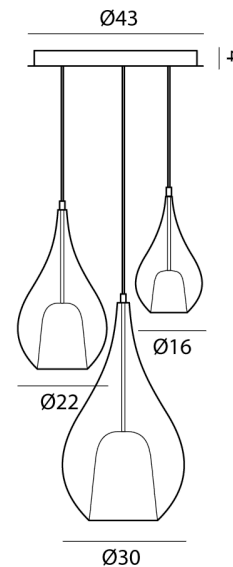

CT S/ZOE/3/BRZ

Zoe 3 Light Pendant

by

The Zoe 3 Light Pendant by Cangini and Tucci combines three sizes of the tear drop inspired suspended light. The true magic of the Zoe is brought to life when the light is turned on. The hidden white diffuser illuminates within the pendant, surprising us with another dimension to the beautiful design. The 3 Light pendant is standard with a small, GIG and XXL size in a single finish, but can be configured with different sizes and finishes on request.

Supplier	Cangini & Tucci
Country	Italy
SKU	CT S/ZOE/3/BRZ
Finish	Bronze

Product Dimensions

Weight	6.48kg
IP Rating	IP20

Materials	Blown Glass
Dimming	Dependent on globe

Source	1 x G9 42W + 2 x E27 70W (Max)
---------------	-----------------------------------