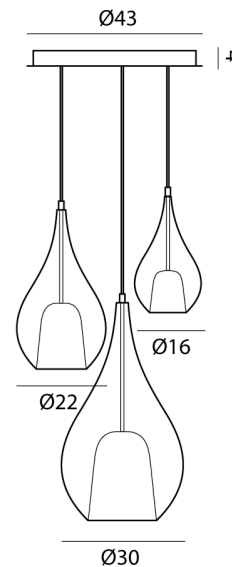

CT S/ZOE/3/BRZ

Zoe 3 Light Pendant

by

The Zoe 3 Light Pendant by Cangini and Tucci combines three sizes of the tear drop inspired suspended light. The true magic of the Zoe is brought to life when the light is turned on. The hidden white diffuser illuminates within the pendant, surprising us with another dimension to the beautiful design. The 3 Light pendant is standard with a small, GIG and XXL size in a single finish, but can be configured with different sizes and finishes on request.

Supplier	Cangini & Tucci
Country	Italy
SKU	CT S/ZOE/3/BRZ
Finish	Bronze

Product Dimensions

Weight	6.48kg
IP Rating	IP20

Materials	Blown Glass
Dimming	Dependent on globe

Source	1 x G9 42W + 2 x E27 70W (Max)
---------------	-----------------------------------