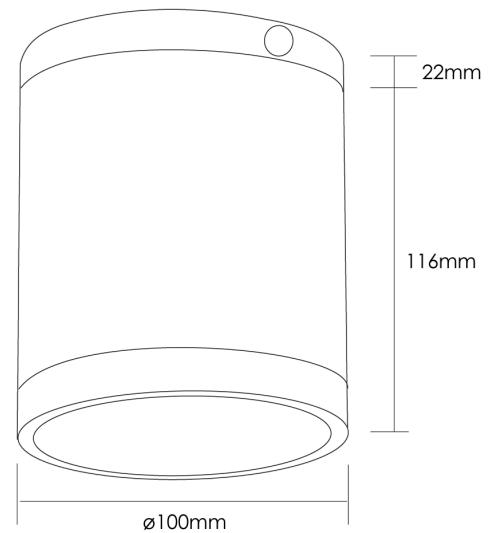

SI PL/MOBY/12W/35D/ANT

Moby Outdoor Ceiling Light

by

Moby is a simple modern outdoor ceiling light with a built in LED. IP65 rating for outdoor applications. Aluminium body with anti-corrosive coating. Moby is available with a 9W or 12W LED with 35 degree or 55 degree beam angle. 12W version includes mounting ring for flush installation. Available in white or anthracite finish. French designed.

Supplier	Studio Italia
Country	China
SKU	SI PL/MOBY/12W/35D/ANT
Finish	Anthracite
Version	12W - 35 degree beam

Product Dimensions

Materials	Aluminium	Source	12W LED	Colour Temp	3000K
Output	1200lm	CRI	80	Emission	35 degree beam
IP Rating	IP65 / IK06	Dimming	PHASE	Notes	Includes mounting ring for flush installation