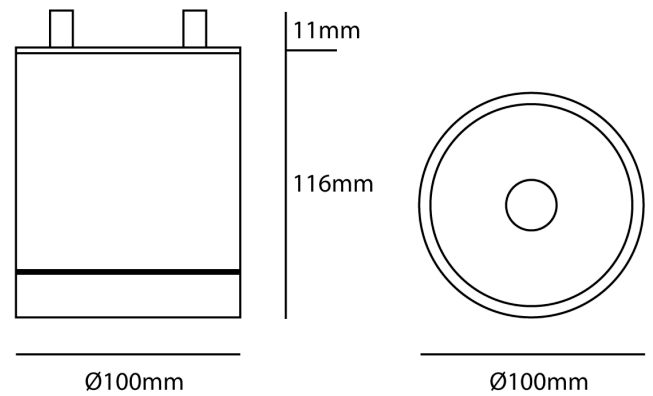

## Moby Outdoor Ceiling Light

by

Moby is a simple modern outdoor ceiling light with a built in LED. IP65 rating for outdoor applications. Aluminium body with anti-corrosive coating. Moby is available with a 9W or 12W LED with 35 degree or 55 degree beam angle. 12W version includes mounting ring for flush installation. Available in white or anthracite finish. French designed.

<b>Supplier</b>	Studio Italia
<b>Country</b>	China
<b>SKU</b>	SI PL/MOB/9W/55D/WH
<b>Finish</b>	White
<b>Version</b>	9W - 55 degree beam

Product Dimensions

<b>Materials</b>	Aluminium
<b>Output</b>	850lm
<b>IP Rating</b>	IP65

<b>Source</b>	9W Sharp LED
<b>CRI</b>	80

<b>Colour Temp</b>	3000K
<b>Emission</b>	55 degree beam