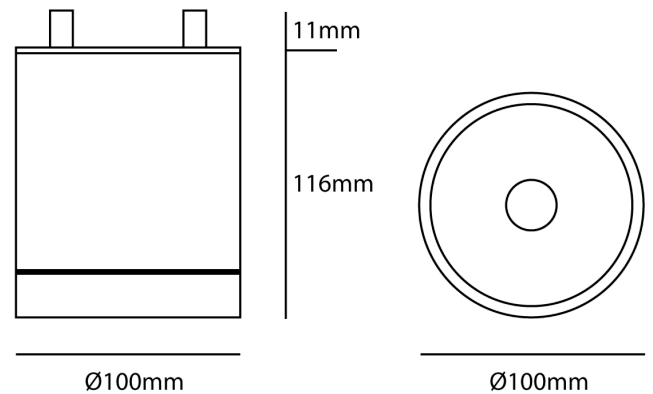

SI PL/MOB/9W/55D/WH

Moby Outdoor Ceiling Light

by

Moby is a simple modern outdoor ceiling light with a built in LED. IP65 rating for outdoor applications. Aluminium body with anti-corrosive coating. Moby is available with a 9W or 12W LED with 35 degree or 55 degree beam angle. 12W version includes mounting ring for flush installation. Available in white or anthracite finish. French designed.

Supplier	Studio Italia
Country	China
SKU	SI PL/MOB/9W/55D/WH
Finish	White
Version	9W - 55 degree beam

Product Dimensions

Materials	Aluminium	Source	9W Sharp LED	Colour Temp	3000K
Output	850lm	CRI	80	Emission	55 degree beam
IP Rating	IP65				